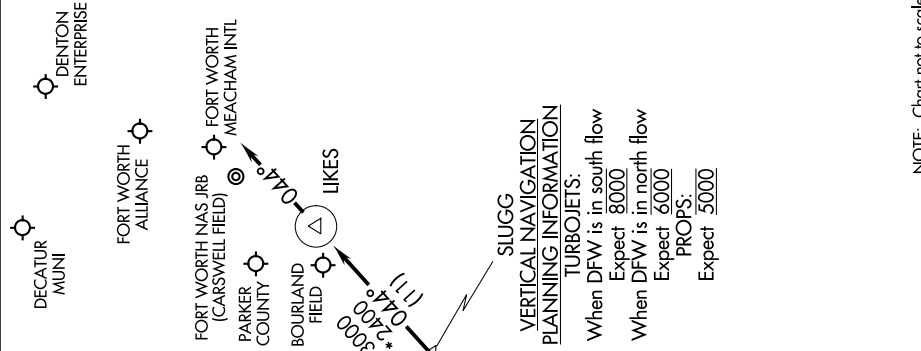

LIKES THREE ARRIVAL (RNAV)

FORT WORTH, TEXAS

SC-2, 03 JAN 2019 to 31 JAN 2019

REGIONAL APP CON
 135.975 125.8 257.95
 FORT WORTH ALLIANCE ATIS
 126.925
 FORT WORTH NAS JRB (CARSWELL FIELD) ATIS *
 351.675
 FORT WORTH MEACHAM INTL ATIS
 120.7

NOTE: RADAR required.
 NOTE: RNAV 1.
 NOTE: DME/DME/IRU or GPS required.

ARRIVAL ROUTE DESCRIPTION

BIEST TRANSITION (BIEST.LIKES3)
FOSSL TRANSITION (FOSSL.LIKES3): (For ACT and GRK terminal area departures only.)
GEEKY TRANSITION (GEEKY.LIKES3)
LYMPY TRANSITION (LYMPY.LIKES3): (For ABI terminal area departures only.)
SPPAD TRANSITION (SPPAD.LIKES3)

From SLUGG on track 044° to LIKES, then on track 044°. Expect RADAR vectors to final approach course.

NOTE: Chart not to scale.

SC-2, 03 JAN 2019 to 31 JAN 2019

LIKES THREE ARRIVAL (RNAV)

FORT WORTH, TEXAS