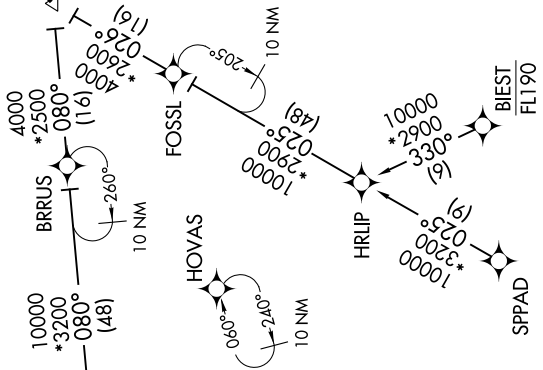

LIKES THREE ARRIVAL (RNAV)

FORT WORTH, TEXAS

SC-2, 03 JAN 2019 to 31 JAN 2019

REGIONAL APP CON
 135.975 125.8 257.95
 FORT WORTH ALLIANCE ATIS
 126.925
 FORT WORTH NAS JRB (CARSWELL FIELD) ATIS *
 351.675
 FORT WORTH MEACHAM INTL ATIS
 120.7

NOTE: RADAR required.
 NOTE: RNAV 1.
 NOTE: DME/DME/IRU or GPS required.

ARRIVAL ROUTE DESCRIPTION

BIEST TRANSITION (BIEST.LIKES3)
FOSSL TRANSITION (FOSSL.LIKES3): (For ACT and GRK terminal area departures only.)
GEEKY TRANSITION (GEEKY.LIKES3)
LYMPY TRANSITION (LYMPY.LIKES3): (For ABI terminal area departures only.)
SPPAD TRANSITION (SPPAD.LIKES3)

From SLUGG on track 044° to LIKES, then on track 044°. Expect RADAR vectors to final approach course.

NOTE: Chart not to scale.

SC-2, 03 JAN 2019 to 31 JAN 2019

LIKES THREE ARRIVAL (RNAV)

FORT WORTH, TEXAS