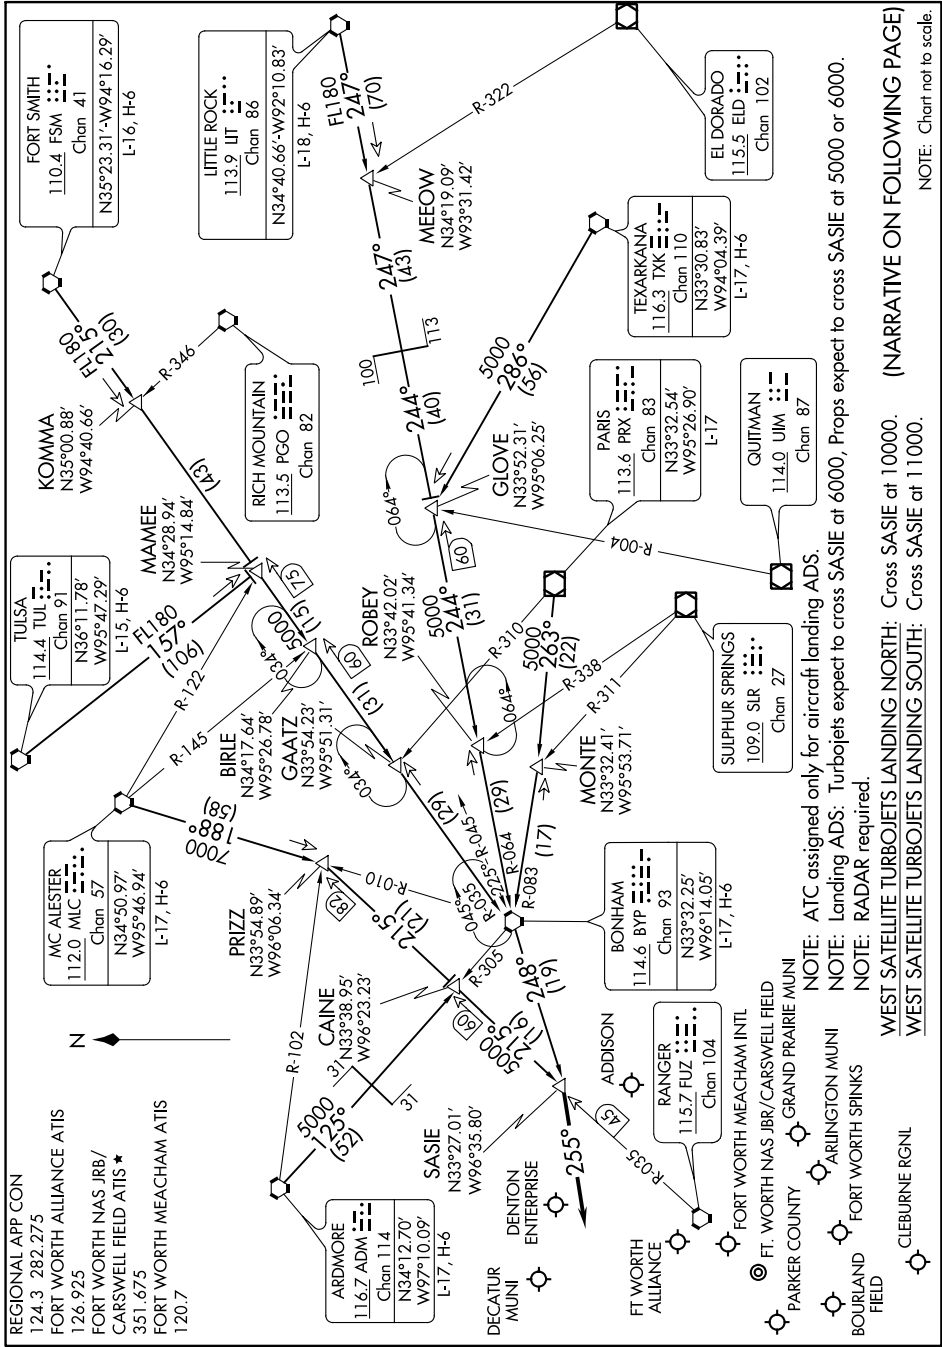

SC-2, 03 JAN 2019 to 31 JAN 2019

(NARRATIVE ON FOLLOWING PAGE)

NOTE: Chart not to scale.

NOTE: ATC assigned only for aircraft landing ADS.

NOTE: RADAR required.

WEST SATELLITE TURBOJETS LANDING NORTH: Cross SASIE at 10000.

WEST SATELLITE TURBOJETS LANDING SOUTH: Cross SASIE at 11000.

SC-2, 03 JAN 2019 to 31 JAN 2019