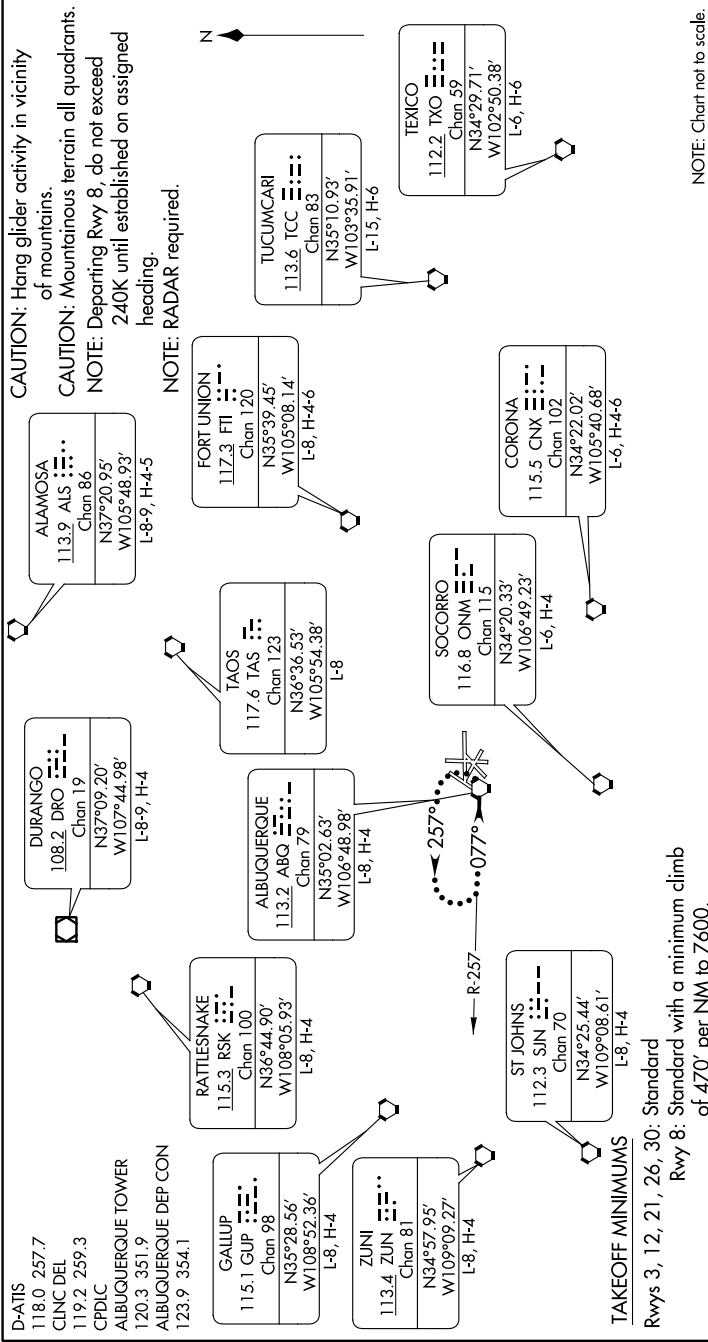

# ALBUQUERQUE THREE DEPARTURE

SW-1, 31 JAN 2019 to 28 FEB 2019

SW-1, 31 JAN 2019 to 28 FEB 2019