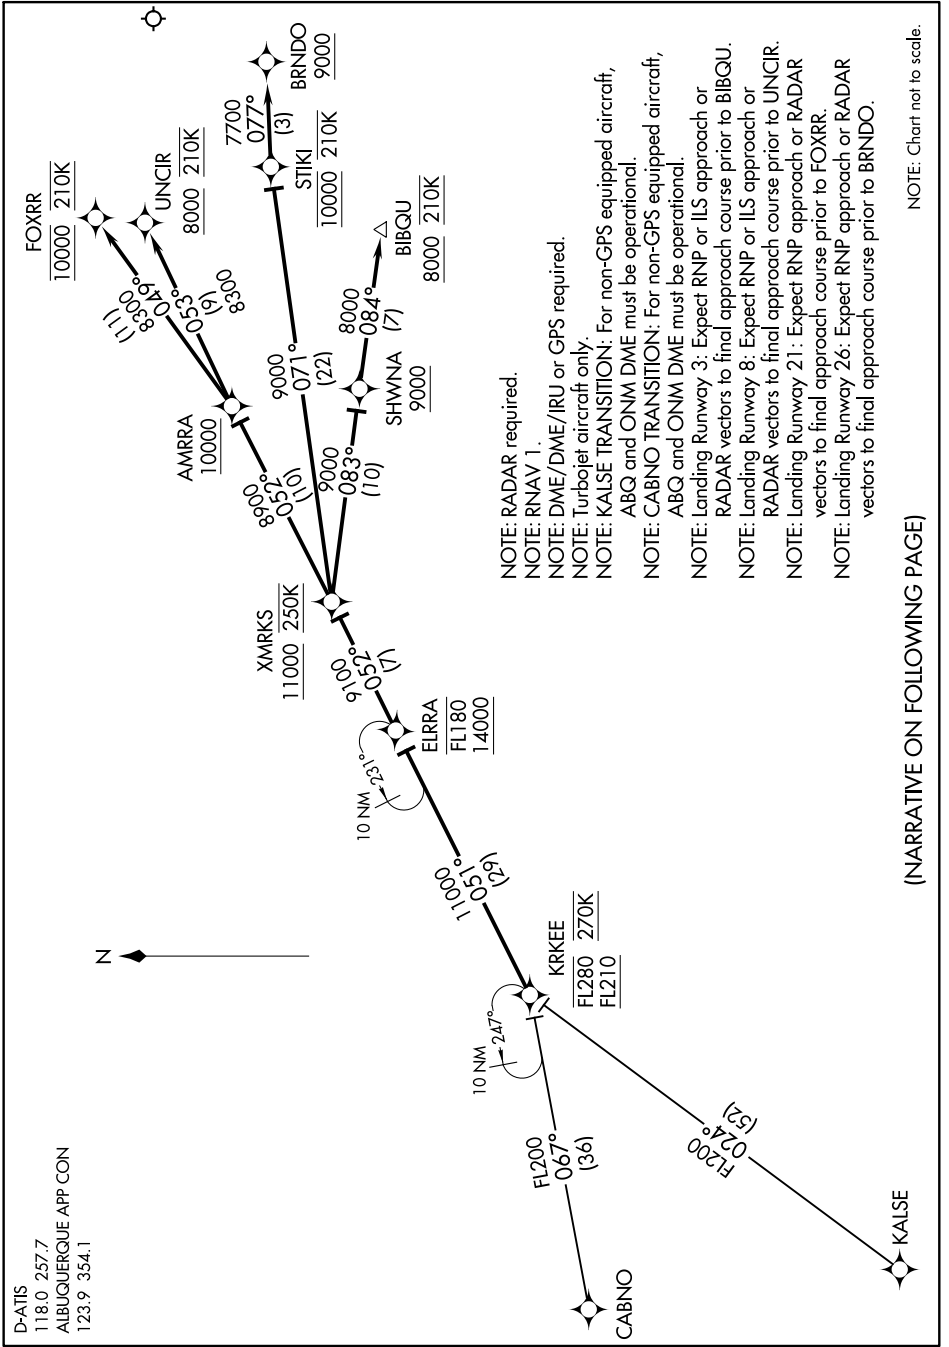

(KRKEE.KRKEE3) 17117

KRKEE THREE ARRIVAL (RNAV)

AL-12 (FAA)

ALBUQUERQUE INTL SUNPORT (ABQ)

ALBUQUERQUE, NEW MEXICO

SW-1, 31 JAN 2019 to 28 FEB 2019

KRKEE THREE ARRIVAL (RNAV)

(KRKEE.KRKEE3) 08JAN15

ALBUQUERQUE, NEW MEXICO

ALBUQUERQUE INTL SUNPORT (ABQ)