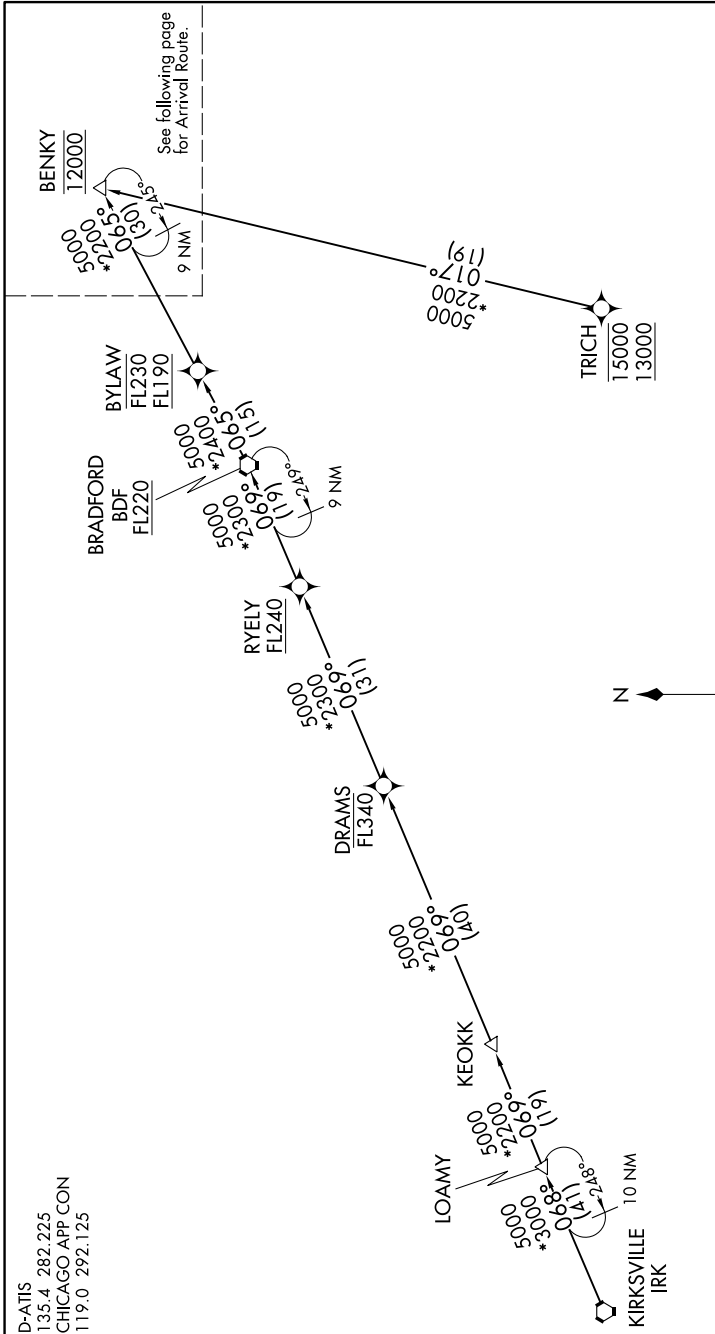

BENKY FIVE ARRIVAL (RNAV) Transition Routes

EC-3, 31 JAN 2019 to 28 FEB 2019

D-ATIS
135.4 282.225
CHICAGO APP CON
119.0 292.125

BRADFORD TRANSITION (BDF.BENKY5):
BYLAW TRANSITION (BYLAW.BENKY5):
KIRKSVILLE TRANSITION (IRK.BENKY5):
LOAMY TRANSITION (LOAMY.BENKY5):
TRICH TRANSITION (TRICH.BENKY5):

NOTE: RADAR required.
 NOTE: RNAV 1.
 NOTE: DME/DME/IRU or GPS required.

NOTE: Chart not to scale.

(CONTINUED ON FOLLOWING PAGE)

EC-3, 31 JAN 2019 to 28 FEB 2019