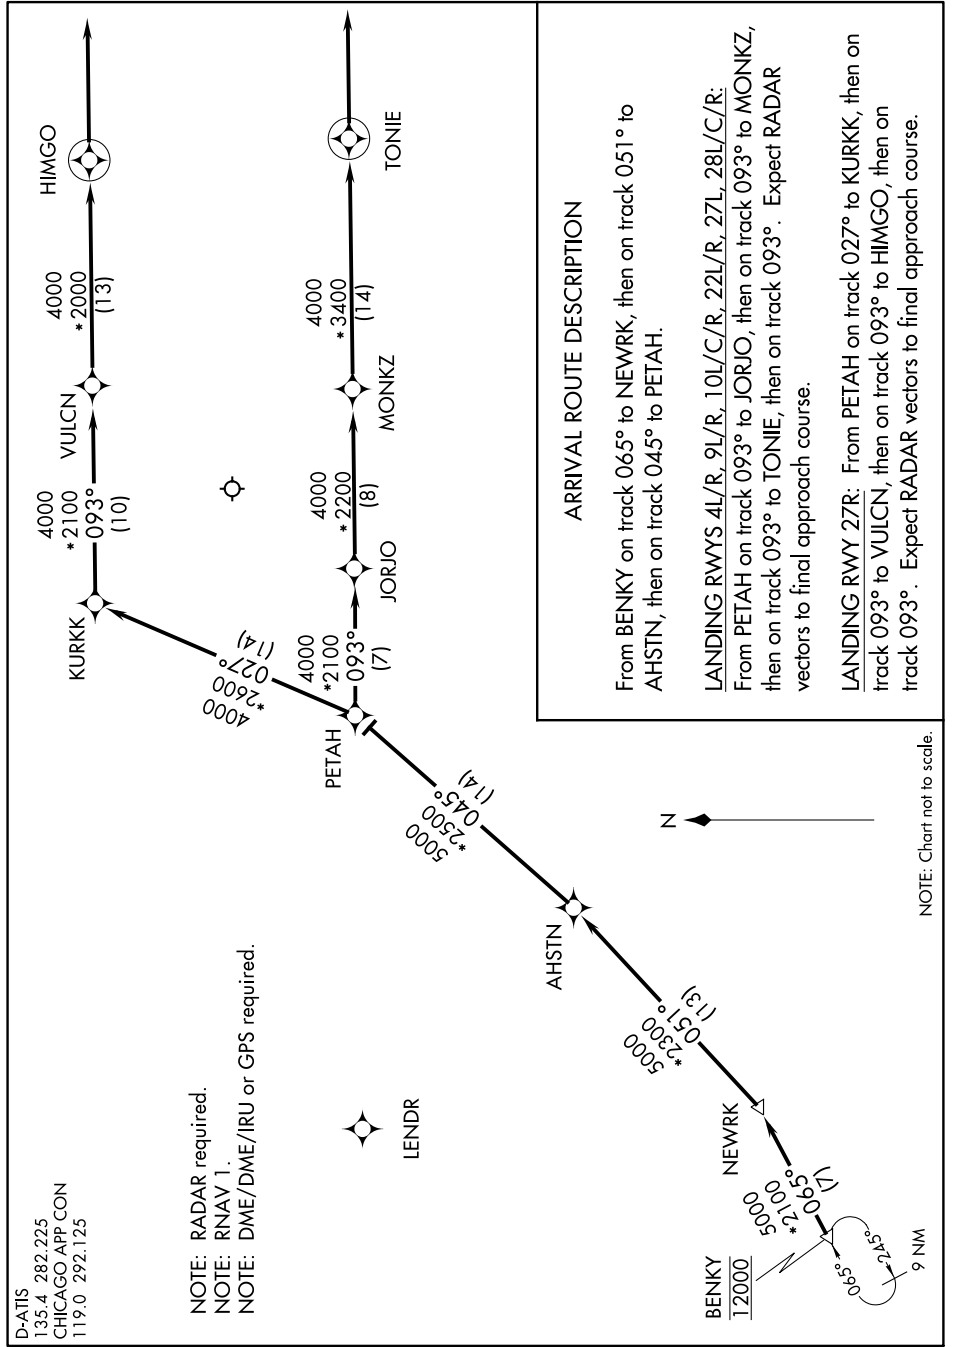

BENKY FIVE ARRIVAL (RNAV) Arrival Routes

EC-3, 31 JAN 2019 to 28 FEB 2019

ARRIVAL ROUTE DESCRIPTION

From BENKY on track 065° to NEWRK, then on track 051° to AHSTN, then on track 045° to PETAH.

LANDING RWYS 4L/R, 9L/R, 10L/C/R, 22L/R, 27L, 28L/C/R:
From PETAH on track 093° to JORJO, then on track 093° to MONKZ, then on track 093° to TONIE, then on track 093°. Expect RADAR vectors to final approach course.

LANDING RWY 27R: From PETAH on track 027° to KURKK, then on track 093° to VULCN, then on track 093° to HIMGO, then on track 093°. Expect RADAR vectors to final approach course.

D-ATIS
135.4 282.225
CHICAGO APP CON
119.0 292.125

NOTE: RADAR required.
NOTE: RNAV 1.
NOTE: DME/DME/IRU or GPS required.

BENKY FIVE ARRIVAL (RNAV) Arrival Routes

EC-3, 31 JAN 2019 to 28 FEB 2019