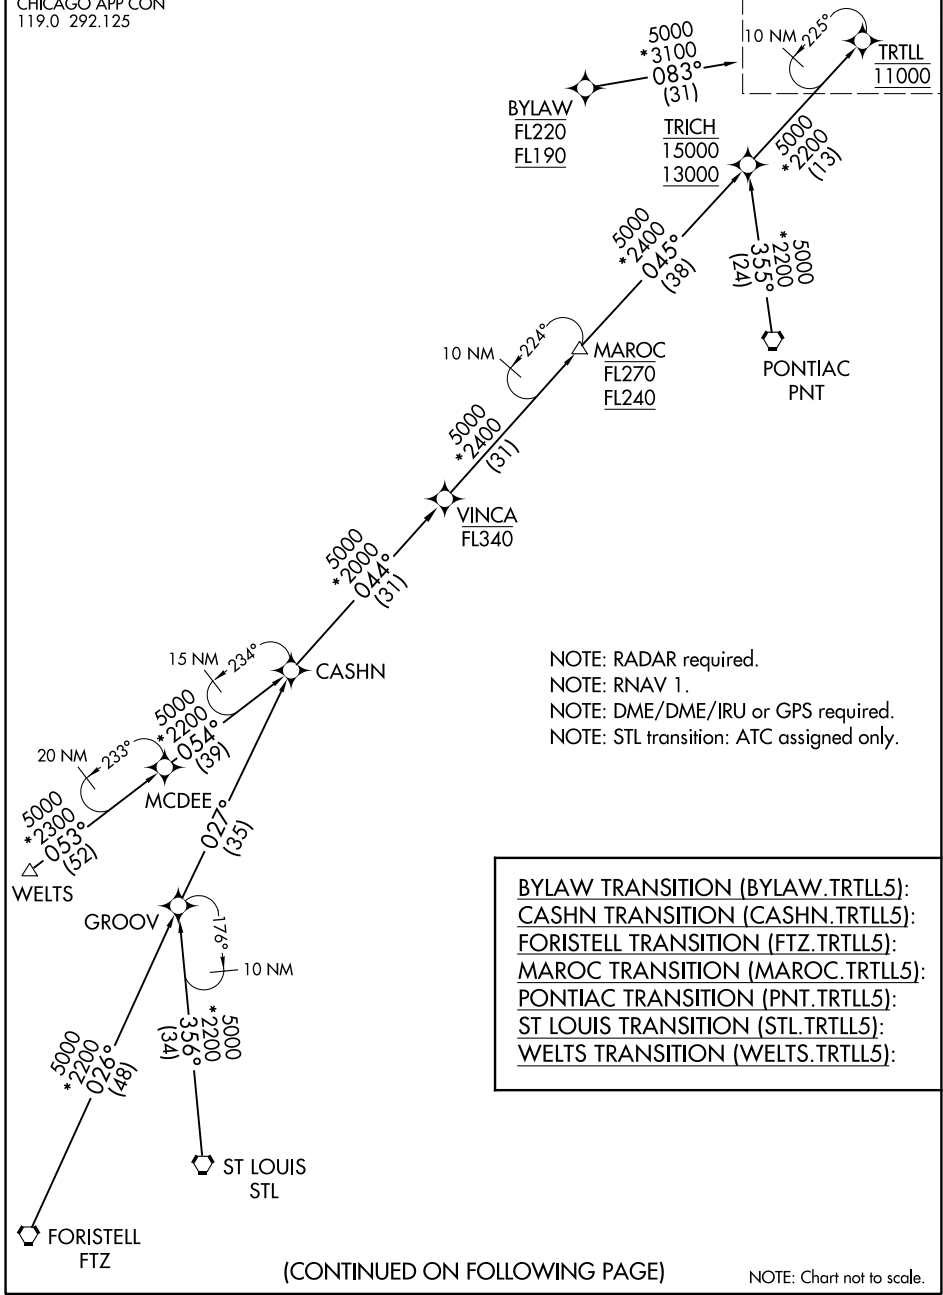

TRTLL FIVE ARRIVAL (RNAV) Transition Routes

CHICAGO O'HARE INTL (ORD)  
CHICAGO, ILLINOIS

D-ATIS  
135.4 282.225  
CHICAGO APP CON  
119.0 292.125

See following page for  
Arrival Routes

NOTE: RADAR required.  
 NOTE: RNAV 1.  
 NOTE: DME/DME/IRU or GPS required.  
 NOTE: STL transition: ATC assigned only.

BYLAW TRANSITION (BYLAW.TRTLL5):  
CASHN TRANSITION (CASHN.TRTLL5):  
FORISTELL TRANSITION (FTZ.TRTLL5):  
MAROC TRANSITION (MAROC.TRTLL5):  
PONTIAC TRANSITION (PNT.TRTLL5):  
ST LOUIS TRANSITION (STL.TRTLL5):  
WELTS TRANSITION (WELTS.TRTLL5):

(CONTINUED ON FOLLOWING PAGE)

NOTE: Chart not to scale.

EC-3, 31 JAN 2019 to 28 FEB 2019

EC-3, 31 JAN 2019 to 28 FEB 2019

TRTLL FIVE ARRIVAL (RNAV) Transition Routes

CHICAGO, ILLINOIS  
CHICAGO O'HARE INTL (ORD)