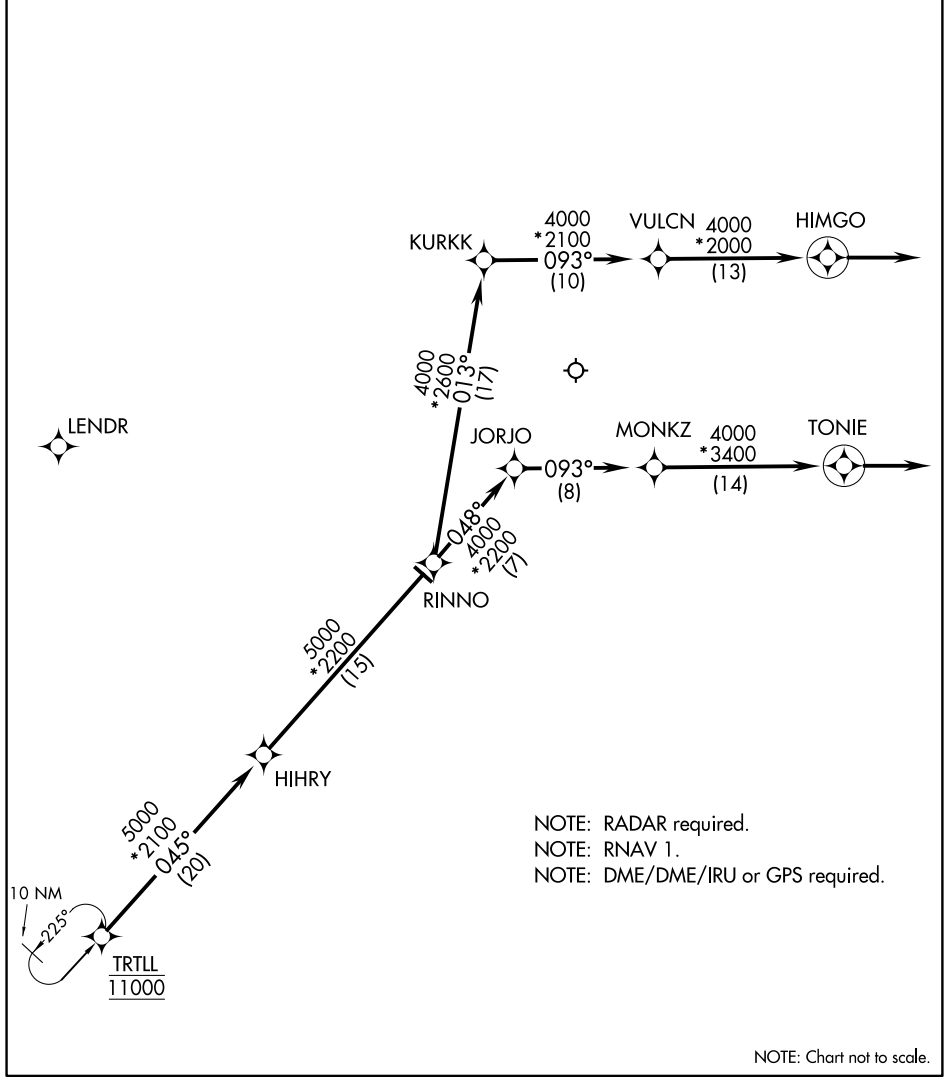

TRTLL FIVE ARRIVAL (RNAV) Arrival Routes

ARRIVAL ROUTE DESCRIPTION

From TRTLL on track 045° to HIHRY, then on track 045° to RINNO.

LANDING RWY 27R: From RINNO on track 013° to KURKK, then on track 093° to VULCN, then on track 093° to HIMGO, then on track 093°. Expect RADAR vectors to final approach course.

LANDING RWYS 4L/R, 9L/R, 10L/C/R, 22L/R, 27L, 28L/C/R: From RINNO on track 048° to JORJO, then on track 093° to MONKZ, then on track 093° to TONIE, then on track 093°. Expect RADAR vectors to final approach course.

D-ATIS
135.4 282.225
CHICAGO APP CON
119.0 292.125

EC-3, 31 JAN 2019 to 28 FEB 2019

EC-3, 31 JAN 2019 to 28 FEB 2019

TRTLL FIVE ARRIVAL (RNAV) Arrival Routes