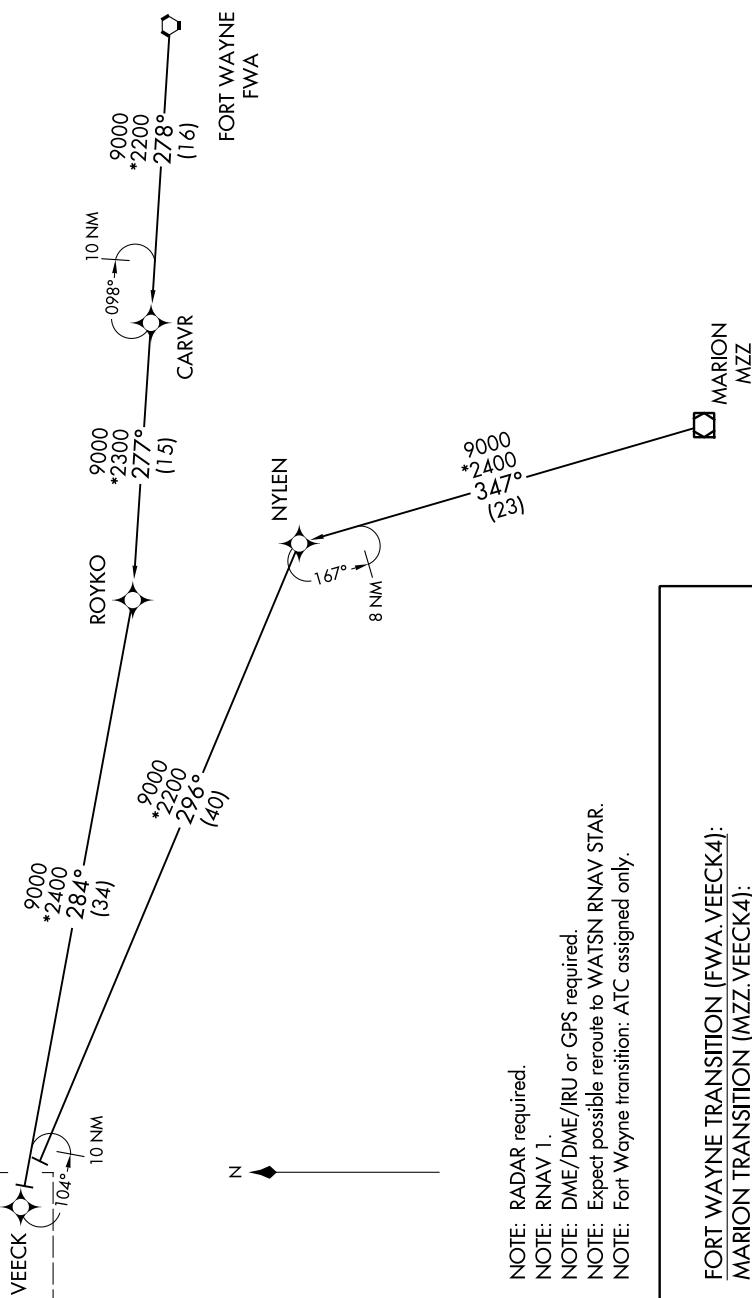

VEECK FOUR ARRIVAL (RNAV) Transition Routes

D-ATIS
135.4 282.225
CHICAGO APP CON
119.0 292.125

(CONTINUED ON FOLLOWING PAGE)

See following
page for
Arrival Route.

- NOTE: RADAR required.
- NOTE: RNAV 1.
- NOTE: DME/DME/IRU or GPS required.
- NOTE: Expect possible reroute to WATSN RNAV STAR.
- NOTE: Fort Wayne transition: ATC assigned only.

FORT WAYNE TRANSITION (FWA.VEECK4):
MARION TRANSITION (MZZ.VEECK4):

NOTE: Chart not to scale.