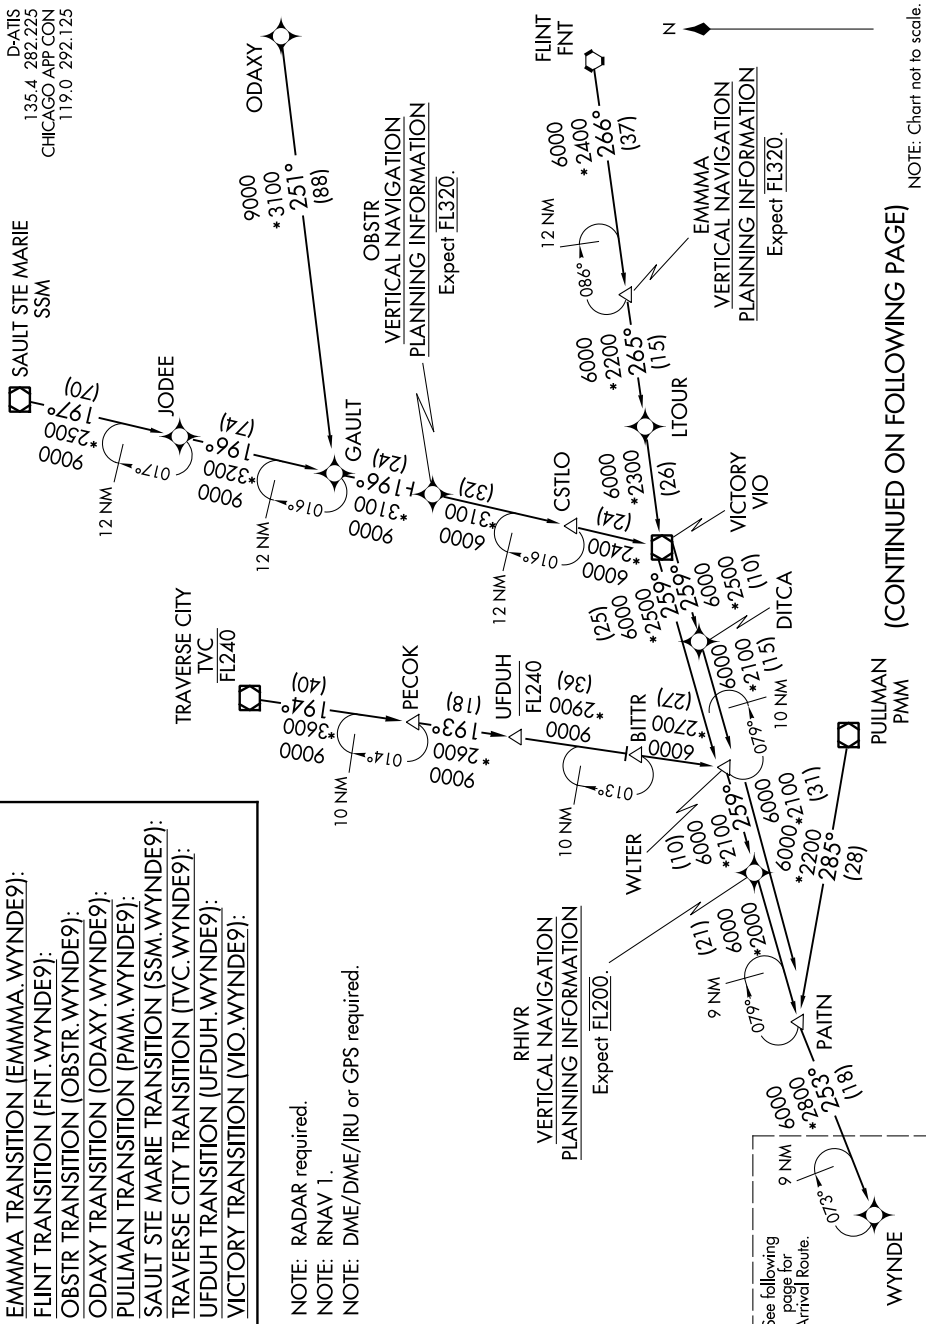

WYNDE NINE ARRIVAL (RNAV) Transition Routes

EC-3, 31 JAN 2019 to 28 FEB 2019

- EMMMA TRANSITION (EMMMA.WYNDE9):
- FLINT TRANSITION (FNT.WYNDE9):
- OBSTR TRANSITION (OBSTR.WYNDE9):
- ODAXY TRANSITION (ODAXY.WYNDE9):
- PULLMAN TRANSITION (PMM.WYNDE9):
- SAULT STE MARIE TRANSITION (SSM.WYNDE9):
- TRAVERSE CITY TRANSITION (TVC.WYNDE9):
- UFDUH TRANSITION (UFDUH.WYNDE9):
- VICTORY TRANSITION (VIO.WYNDE9):

NOTE: RADAR required.
 NOTE: RNAV 1.
 NOTE: DME/DME/IRU or GPS required.

NOTE: Chart not to scale.

(CONTINUED ON FOLLOWING PAGE)

EC-3, 31 JAN 2019 to 28 FEB 2019

WYNDE NINE ARRIVAL (RNAV) Transition Routes