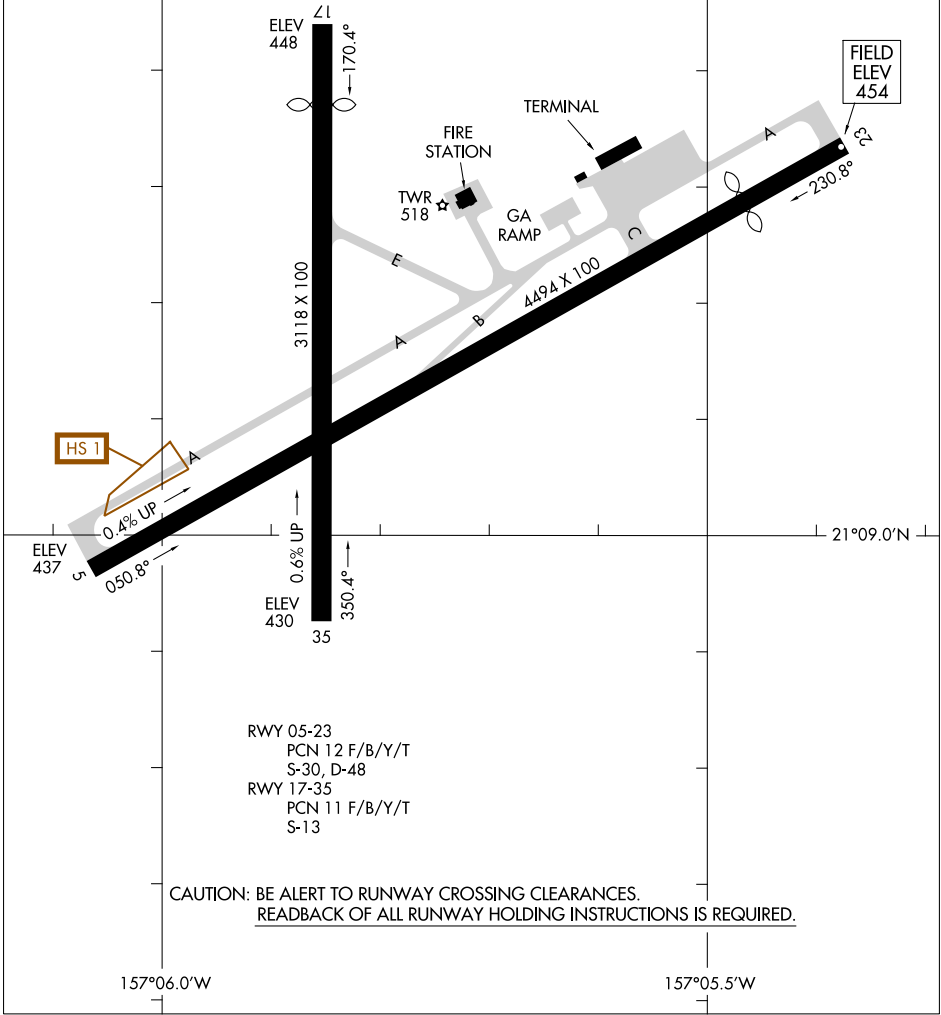

17061

AIRPORT DIAGRAM

MOLOKAI (MKK) (PHMK)
KAUNAKAKAI, HAWAII

AL-759 (FAA)

ATIS
128.2
MOLOKAI TOWER ★
125.7 306.2
GND CON
121.9

21°09.5'N

PAC: 03 JAN 2019 to 28 FEB 2019

PAC: 03 JAN 2019 to 28 FEB 2019

RWY 05-23
PCN 12 F/B/Y/T
S-30, D-48
RWY 17-35
PCN 11 F/B/Y/T
S-13

CAUTION: BE ALERT TO RUNWAY CROSSING CLEARANCES.
READBACK OF ALL RUNWAY HOLDING INSTRUCTIONS IS REQUIRED.

AIRPORT DIAGRAM

17061

KAUNAKAKAI, HAWAII
MOLOKAI (MKK) (PHMK)