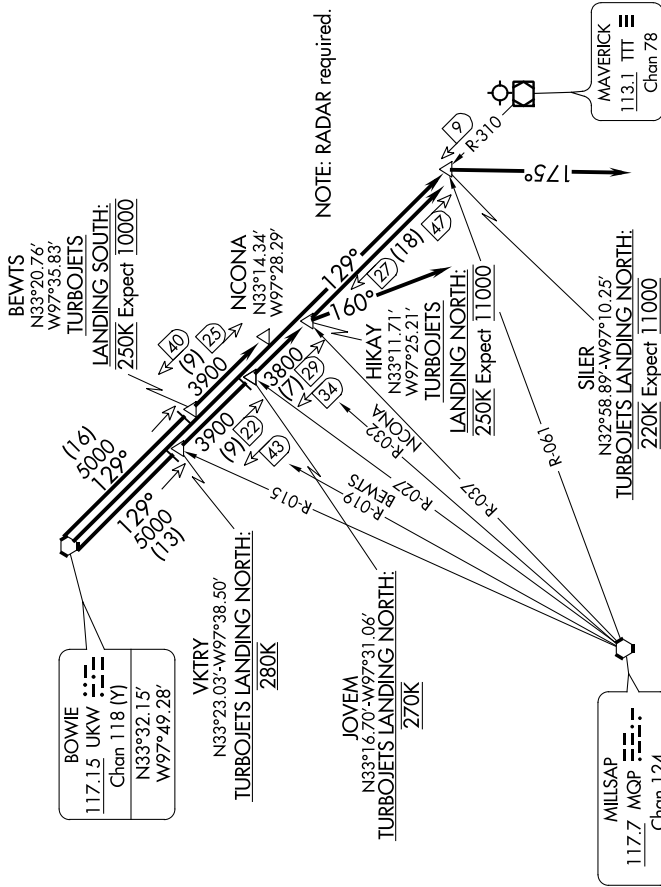

BOWIE FOUR ARRIVAL

Arrival Routes

D-ATIS ARR
123.775
REGIONAL APP CON
119.875 284.65

NOTE: Chart not to scale

SC-2, 31 JAN 2019 to 28 FEB 2019

(NARRATIVE ON FOLLOWING PAGE)

SC-2, 31 JAN 2019 to 28 FEB 2019

BOWIE FOUR ARRIVAL

Arrival Routes