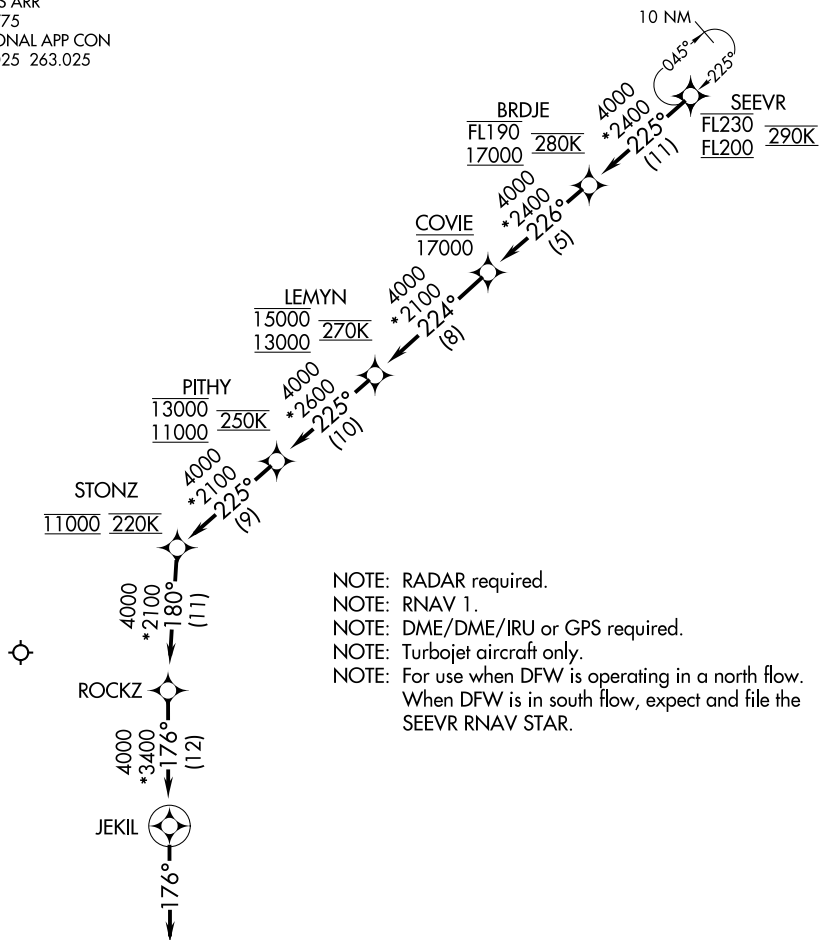

BRDJE THREE ARRIVAL (RNAV) Arrival Route

D-ATIS ARR
123.775
REGIONAL APP CON
125.025 263.025

NOTE: Chart not to scale.

ARRIVAL ROUTE DESCRIPTION

From SEEVR on track 225° to cross BRDJE between 17000 and FL190 and at 280K, then on track 226° to cross COVIE at/below 17000, then on track 224° to cross LEMYN between 13000 and 15000 and at 270K, then on track 225° to cross PITHY between 11000 and 13000 and at 250K, then on track 225° to cross STONZ at 11000 and at 220K, then on track 180° to ROCKZ, then on track 176° to JEKIL, then on track 176°. Expect RADAR vectors to final approach course.