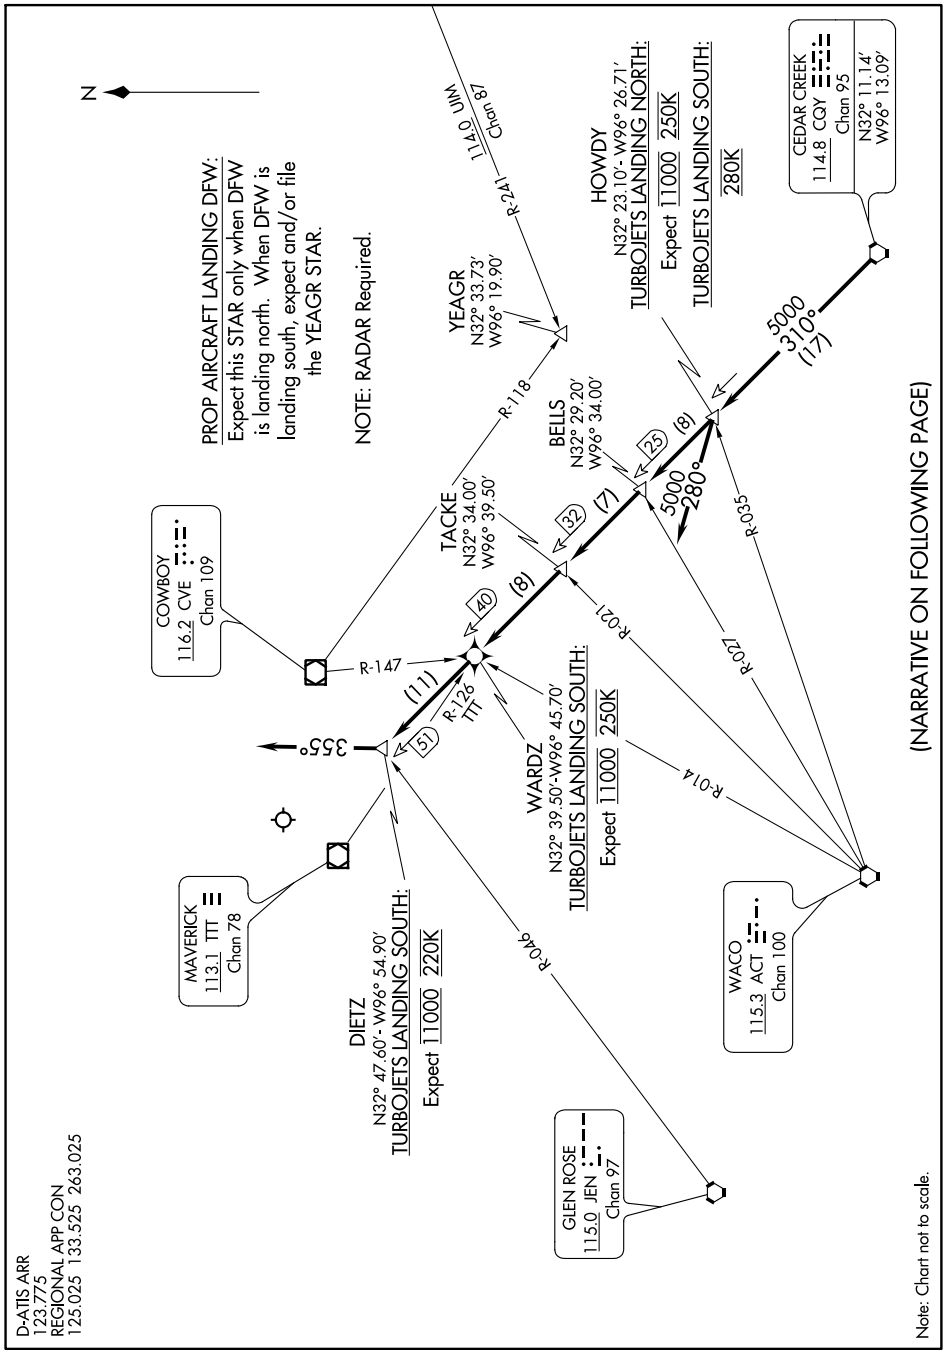

CEDAR CREEK EIGHT ARRIVAL Arrival Routes

SC-2, 31 JAN 2019 to 28 FEB 2019

(NARRATIVE ON FOLLOWING PAGE)

SC-2, 31 JAN 2019 to 28 FEB 2019

CEDAR CREEK EIGHT ARRIVAL Arrival Routes