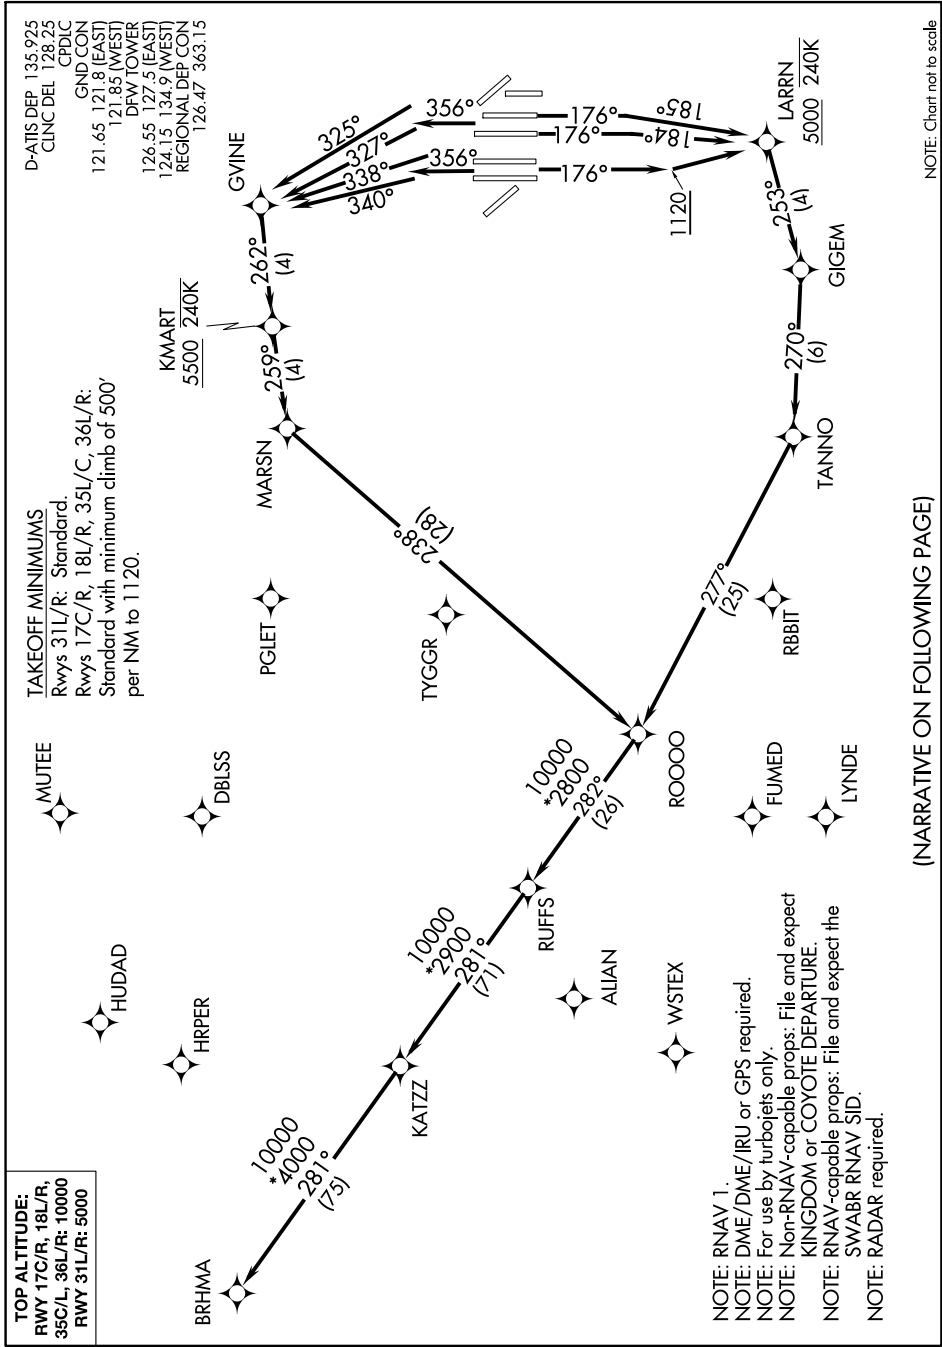

KATZZ TWO DEPARTURE (RNAV)

DALLAS-FORT WORTH, TEXAS

SC-2, 31 JAN 2019 to 28 FEB 2019

NOTE: Chart not to scale

(NARRATIVE ON FOLLOWING PAGE)

SC-2, 31 JAN 2019 to 28 FEB 2019

KATZZ TWO DEPARTURE (RNAV)

(KATZZ2.KATZZ) 04FEB16

DALLAS-FORT WORTH, TEXAS

DALLAS-FORT WORTH INTL (DFW)