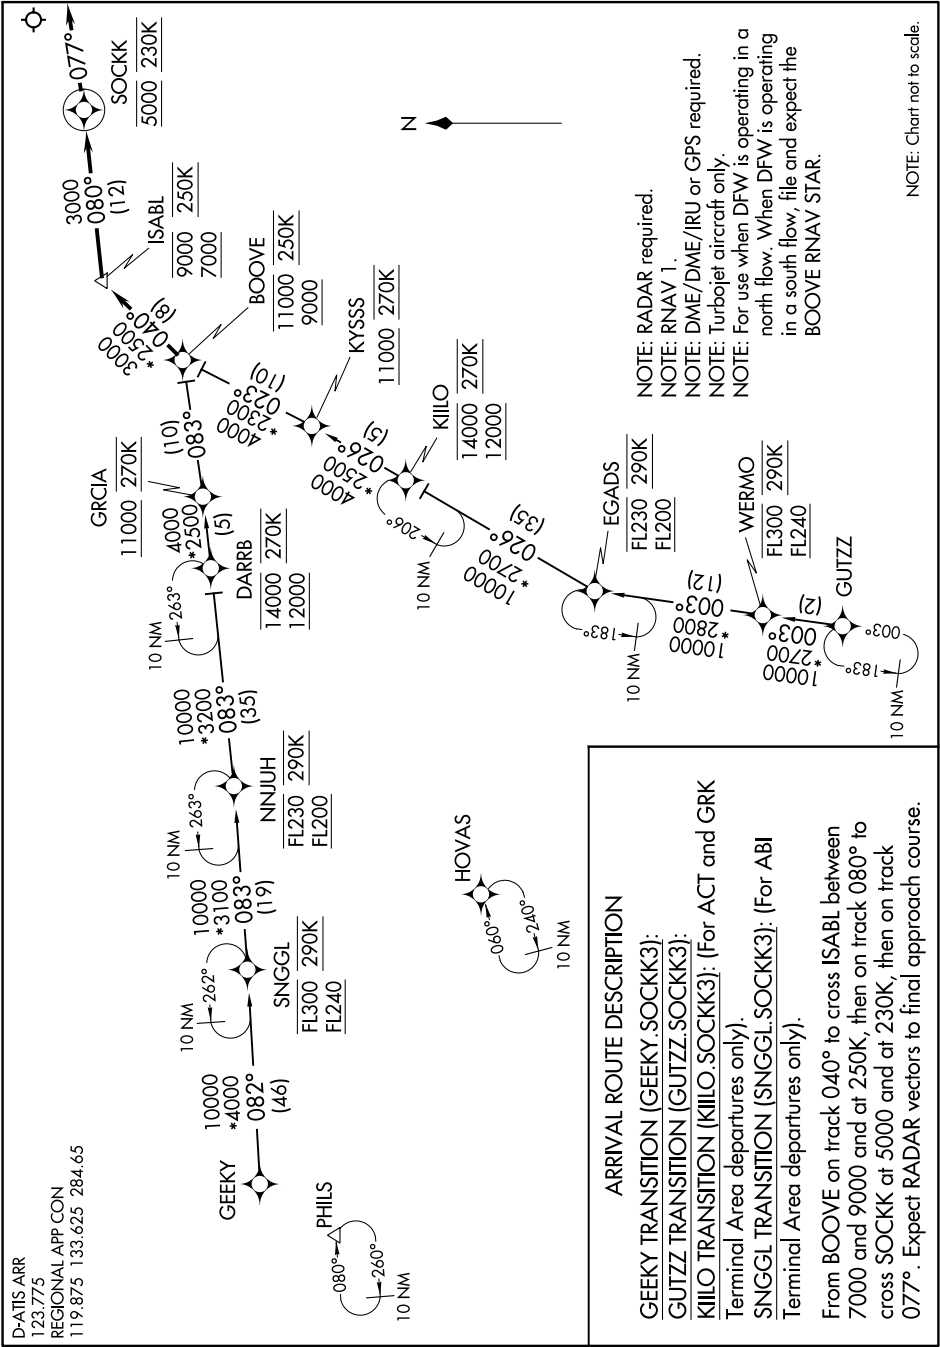

SC-2, 31 JAN 2019 to 28 FEB 2019

SOCKK THREE ARRIVAL (RNAV)
(BOOVE.SOCKK3) 26MAY16

SC-2, 31 JAN 2019 to 28 FEB 2019