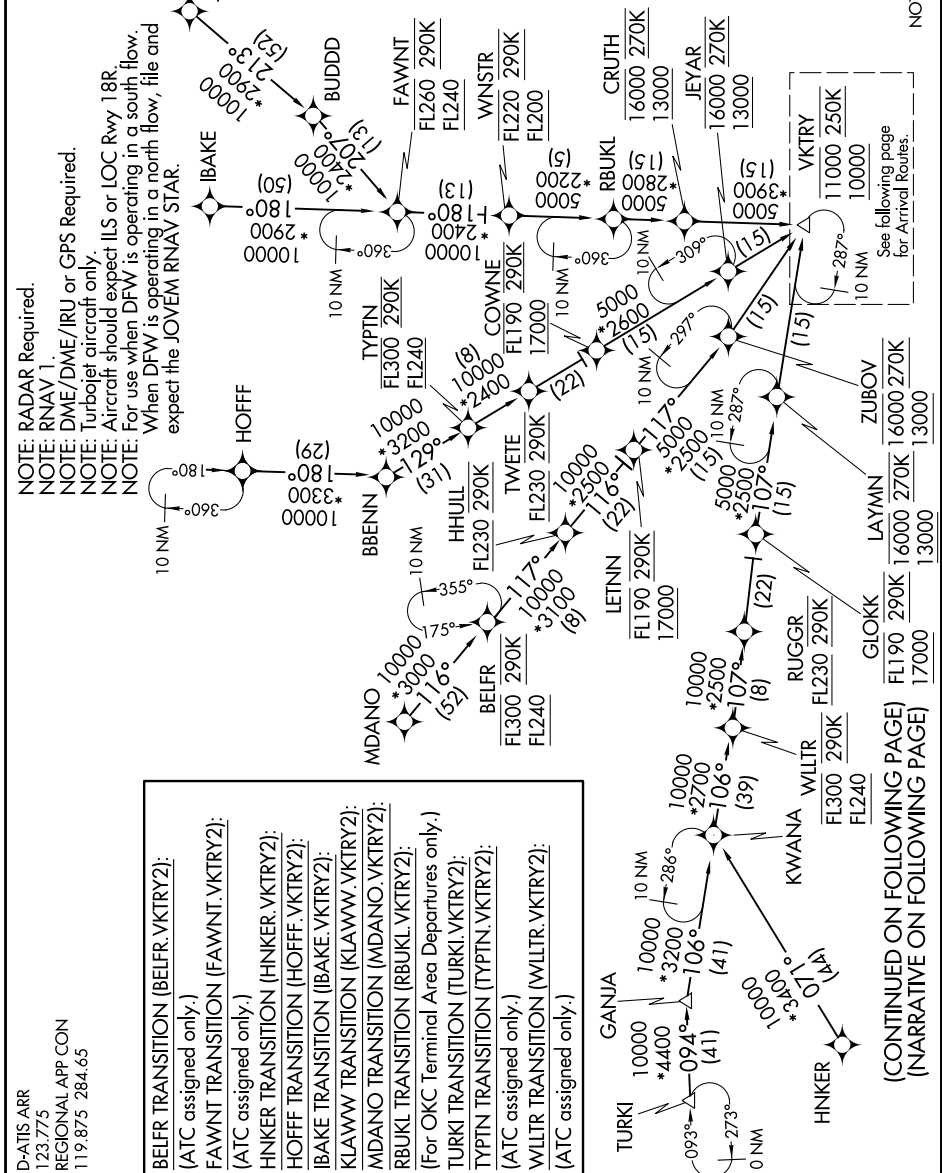

VKTRY TWO ARRIVAL (RNAV) Transition Routes

SC-2, 31 JAN 2019 to 28 FEB 2019

D-ATIS ARR
123.775
REGIONAL APP CON
119.875 284.65

- BELFR TRANSITION (BELFR.VKTRY2):
(ATC assigned only.)
- FAWNT TRANSITION (FAWNT.VKTRY2):
(ATC assigned only.)
- HNKER TRANSITION (HNKER.VKTRY2):
(ATC assigned only.)
- HOFF TRANSITION (HOFF.VKTRY2):
(ATC assigned only.)
- IBAKE TRANSITION (IBAKE.VKTRY2):
(ATC assigned only.)
- KLAWW TRANSITION (KLAWW.VKTRY2):
(ATC assigned only.)
- MDANO TRANSITION (MDANO.VKTRY2):
(ATC assigned only.)
- RBUKL TRANSITION (RBUKL.VKTRY2):
(ATC assigned only.)
- WLNSTR TRANSITION (WLNSTR.VKTRY2):
(ATC assigned only.)
- WLLTR TRANSITION (WLLTR.VKTRY2):
(ATC assigned only.)

SC-2, 31 JAN 2019 to 28 FEB 2019

VKTRY TWO ARRIVAL (RNAV) Transition Routes