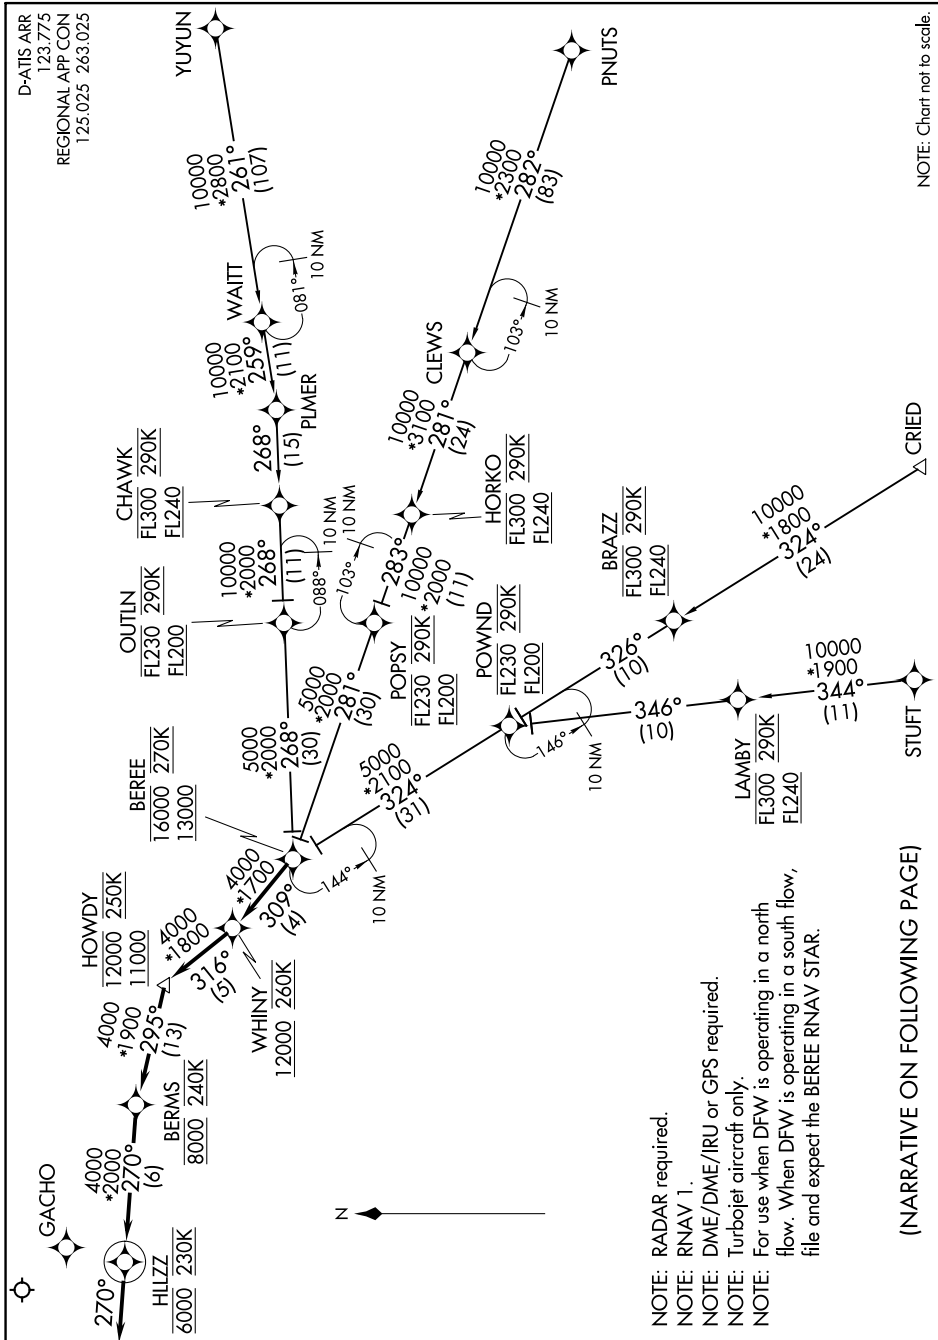

WHINY FOUR ARRIVAL (RNAV)

D-ATIS ARR
123.775
REGIONAL APP CON
125.025 263.025

SC-2, 31 JAN 2019 to 28 FEB 2019

NOTE: Chart not to scale.

SC-2, 31 JAN 2019 to 28 FEB 2019

WHINY FOUR ARRIVAL (RNAV)

(NARRATIVE ON FOLLOWING PAGE)