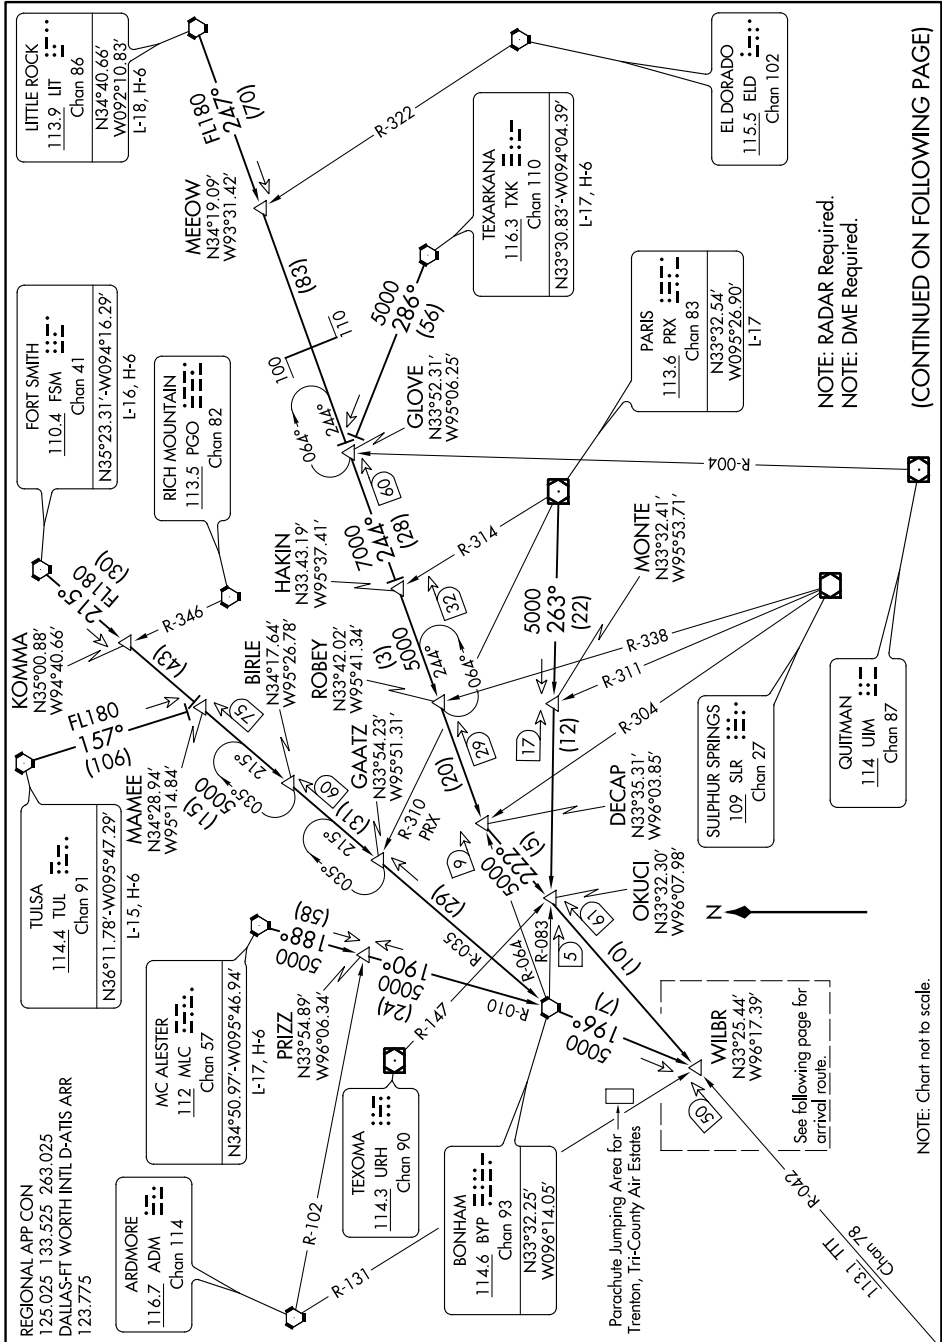

WILBR FOUR ARRIVAL

Transition Routes

SC-2, 31 JAN 2019 to 28 FEB 2019

NOTE: RADAR Required.
NOTE: DME Required.

(CONTINUED ON FOLLOWING PAGE)

SC-2, 31 JAN 2019 to 28 FEB 2019

WILBR FOUR ARRIVAL

NOTE: Chart not to scale.