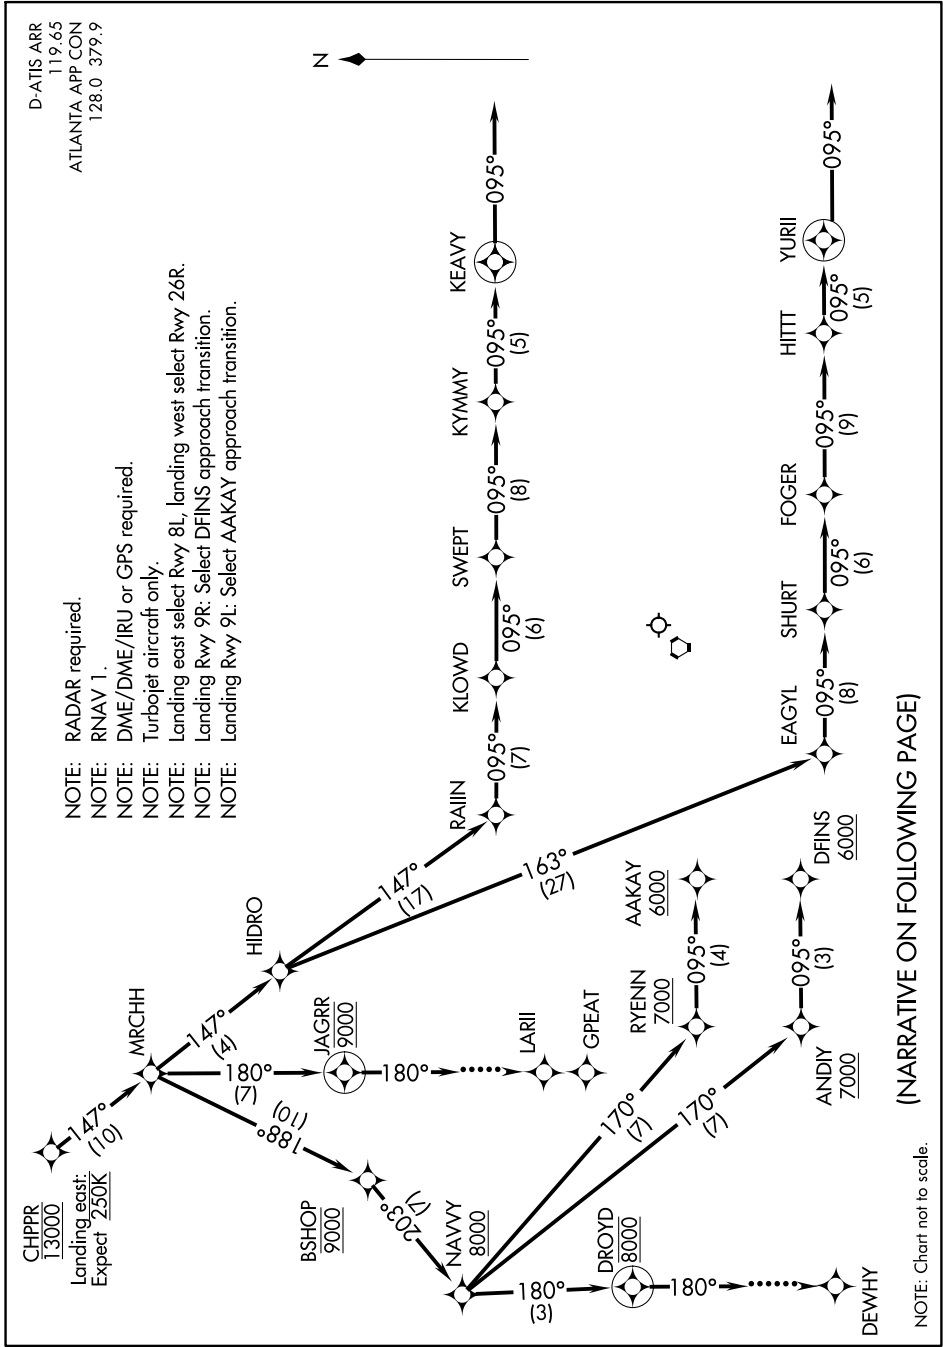

CHPPR ONE ARRIVAL (RNAV) Arrival Routes

SE-4, 15 AUG 2019 to 12 SEP 2019

SE-4, 15 AUG 2019 to 12 SEP 2019