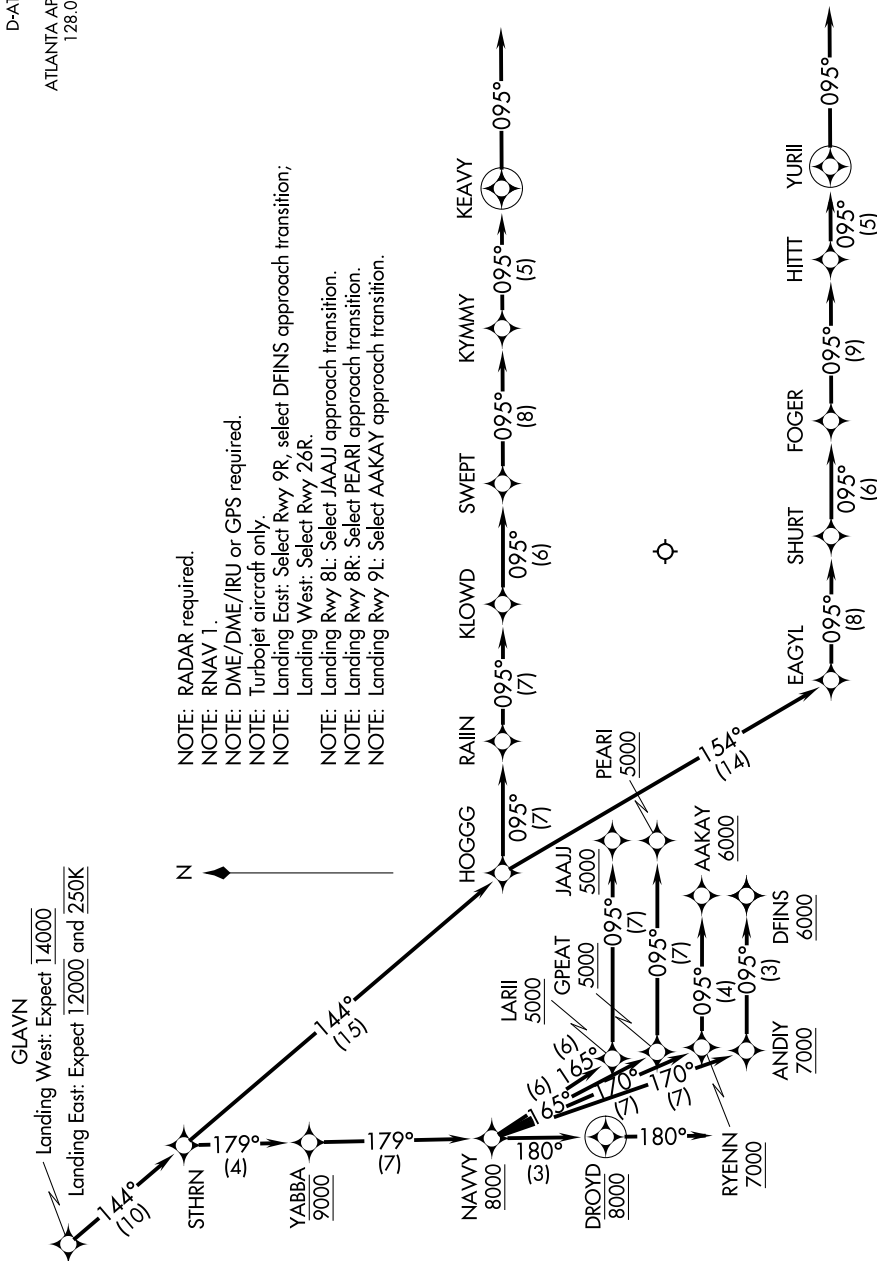

GLAVN ONE ARRIVAL (RNAV) Arrival Routes

ATLANTA, GEORGIA

D-ATIS ARR
119.65
ATLANTA APP CON
128.0 379.9

SE-4, 15 AUG 2019 to 12 SEP 2019

- NOTE: RADAR required.
- NOTE: RNAV 1.
- NOTE: DME/DME/IRU or GPS required.
- NOTE: Turbopjet aircraft only.
- NOTE: Landing East: Select Rwy 9R, select DFINS approach transition;
- NOTE: Landing West: Select Rwy 26R.
- NOTE: Landing Rwy 8L: Select JAAJ approach transition.
- NOTE: Landing Rwy 8R: Select PEARL approach transition.
- NOTE: Landing Rwy 9L: Select AAKAY approach transition.

(NARRATIVE CONTINUED ON FOLLOWING PAGE)

NOTE: Chart not to scale.

SE-4, 15 AUG 2019 to 12 SEP 2019

GLAVN ONE ARRIVAL (RNAV) Arrival Routes

ATLANTA, GEORGIA