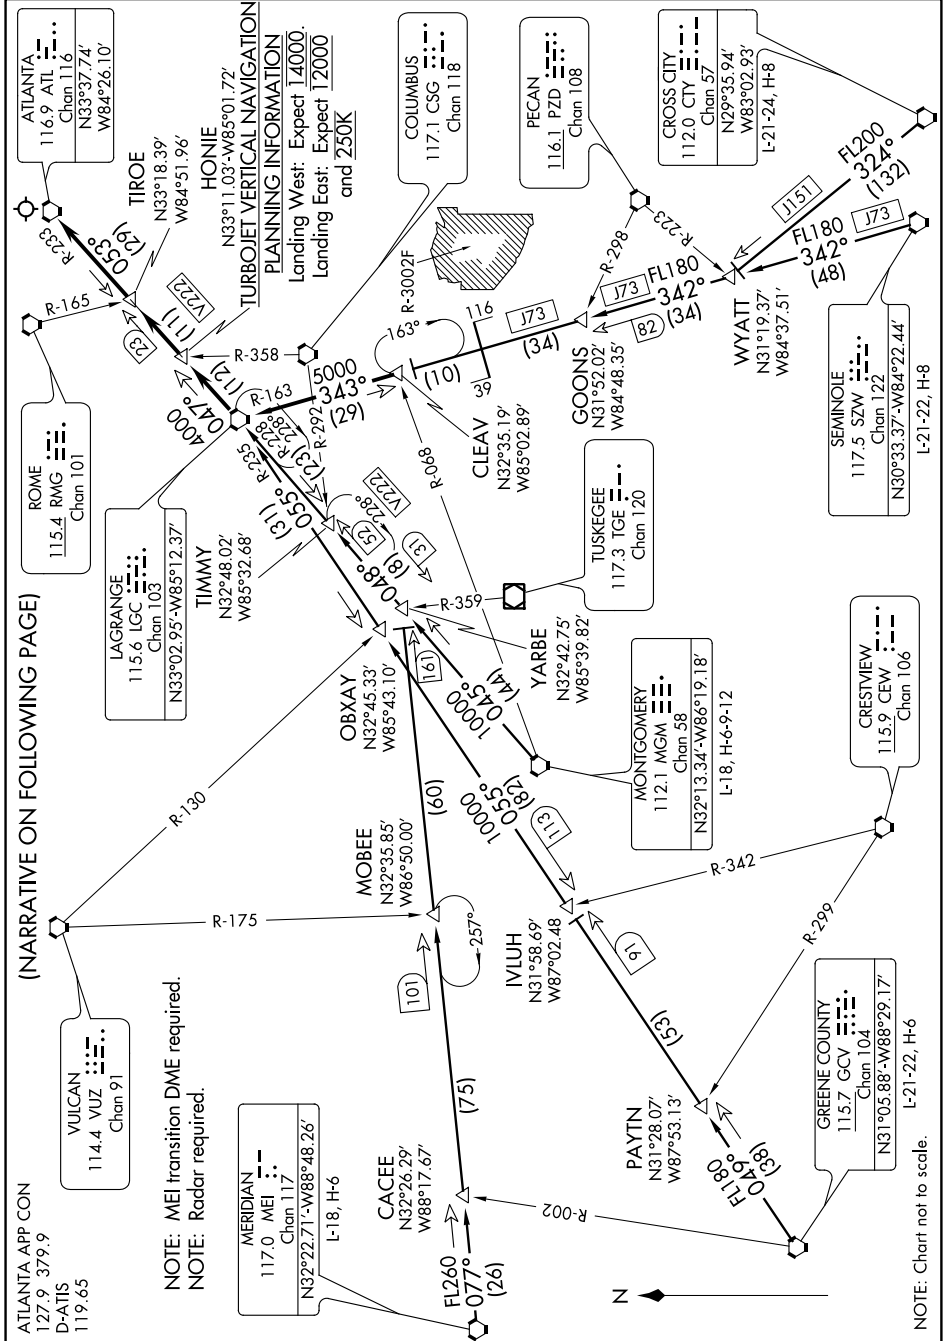

LAGRANGE FOUR ARRIVAL

SE-4, 15 AUG 2019 TO 12 SEP 2019

(NARRATIVE ON FOLLOWING PAGE)

SE-4, 15 AUG 2019 TO 12 SEP 2019

LAGRANGE FOUR ARRIVAL

NOTE: Chart not to scale.