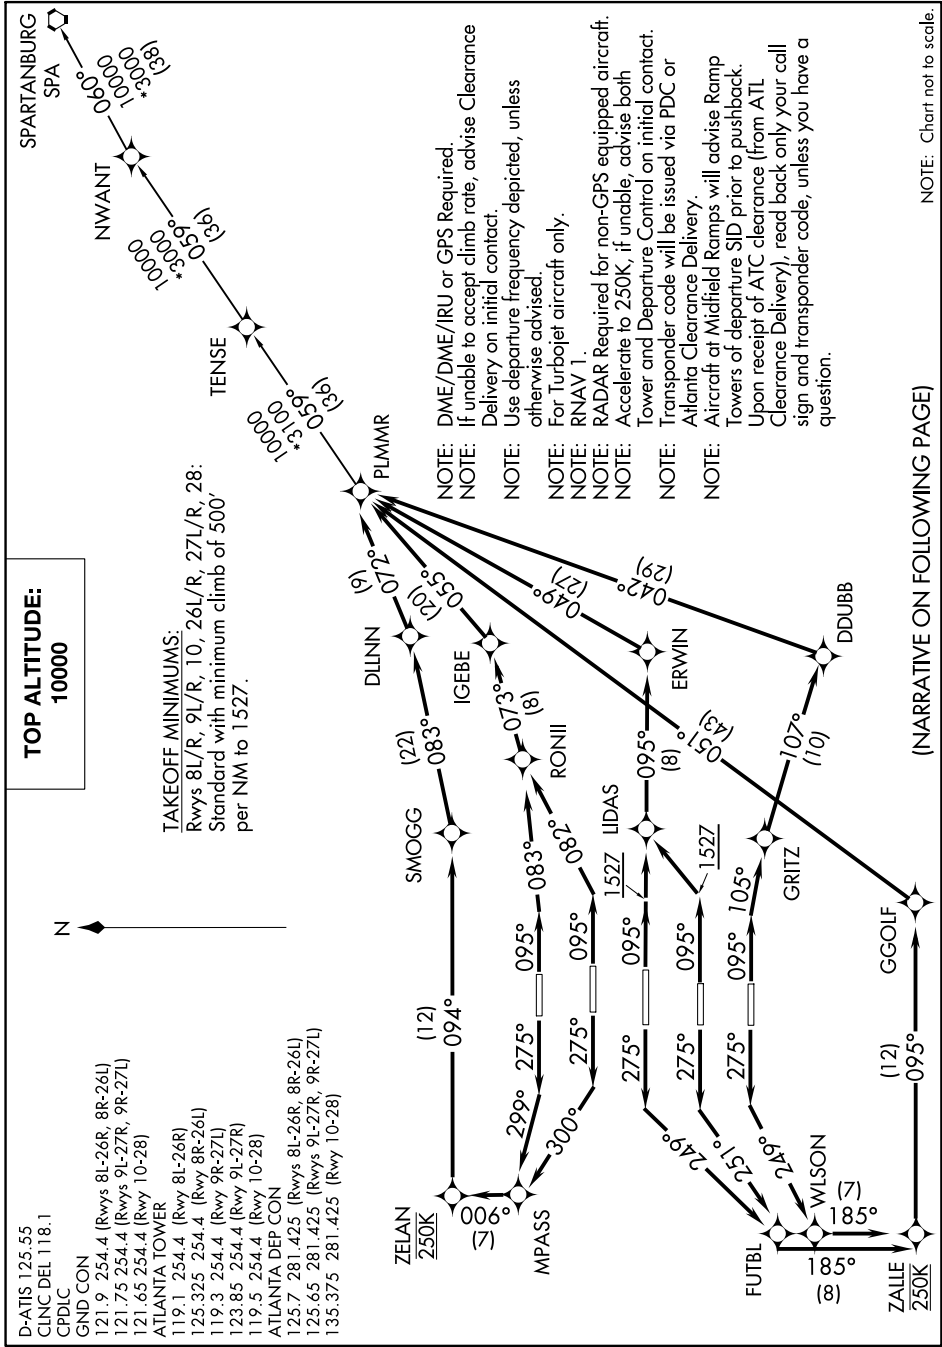

PLMMR TWO DEPARTURE (RNAV)

AL-26 (FAA)

ATLANTA, GEORGIA

SE-4, 15 AUG 2019 to 12 SEP 2019

NOTE: Chart not to scale.

(NARRATIVE ON FOLLOWING PAGE)

SE-4, 15 AUG 2019 to 12 SEP 2019

PLMMR TWO DEPARTURE (RNAV)

PLMMR2.PLMMR) 10NOV16

ATLANTA, GEORGIA

HARTSFIELD-JACKSON ATLANTA INTL (ATL)