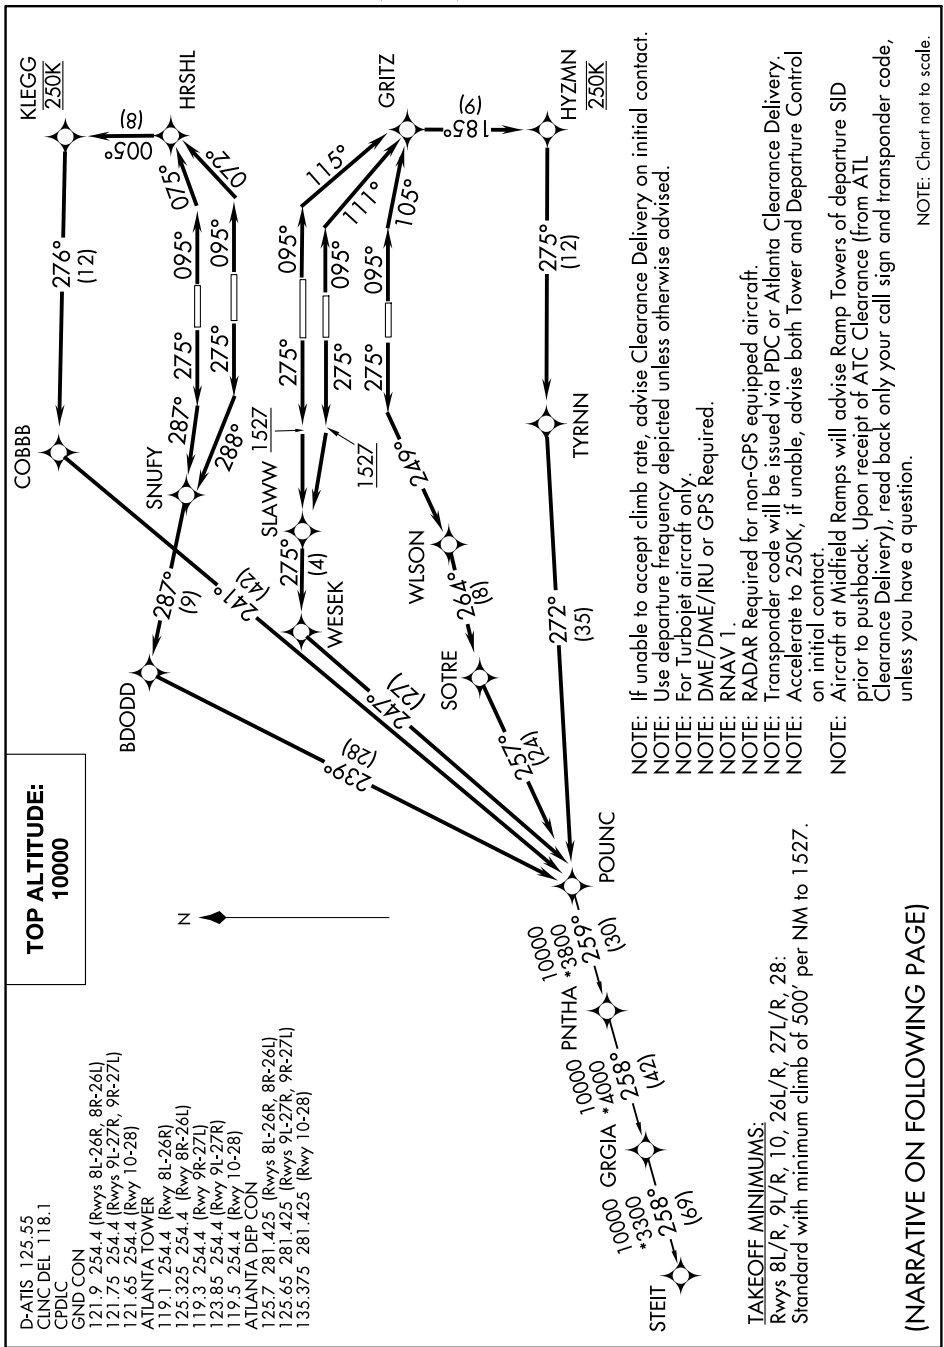

(POUNC2.POUNC) 17341
POUNC TWO DEPARTURE (RNAV)

HARTSFIELD-JACKSON ATLANTA INTL (ATL)
 AL-26 (FAA) ATLANTA, GEORGIA

SE-4, 15 AUG 2019 to 12 SEP 2019

(POUNC2.POUNC) 10NOV16
POUNC TWO DEPARTURE (RNAV)

HARTSFIELD-JACKSON ATLANTA INTL (ATL)
 ATLANTA, GEORGIA

SE-4, 15 AUG 2019 to 12 SEP 2019