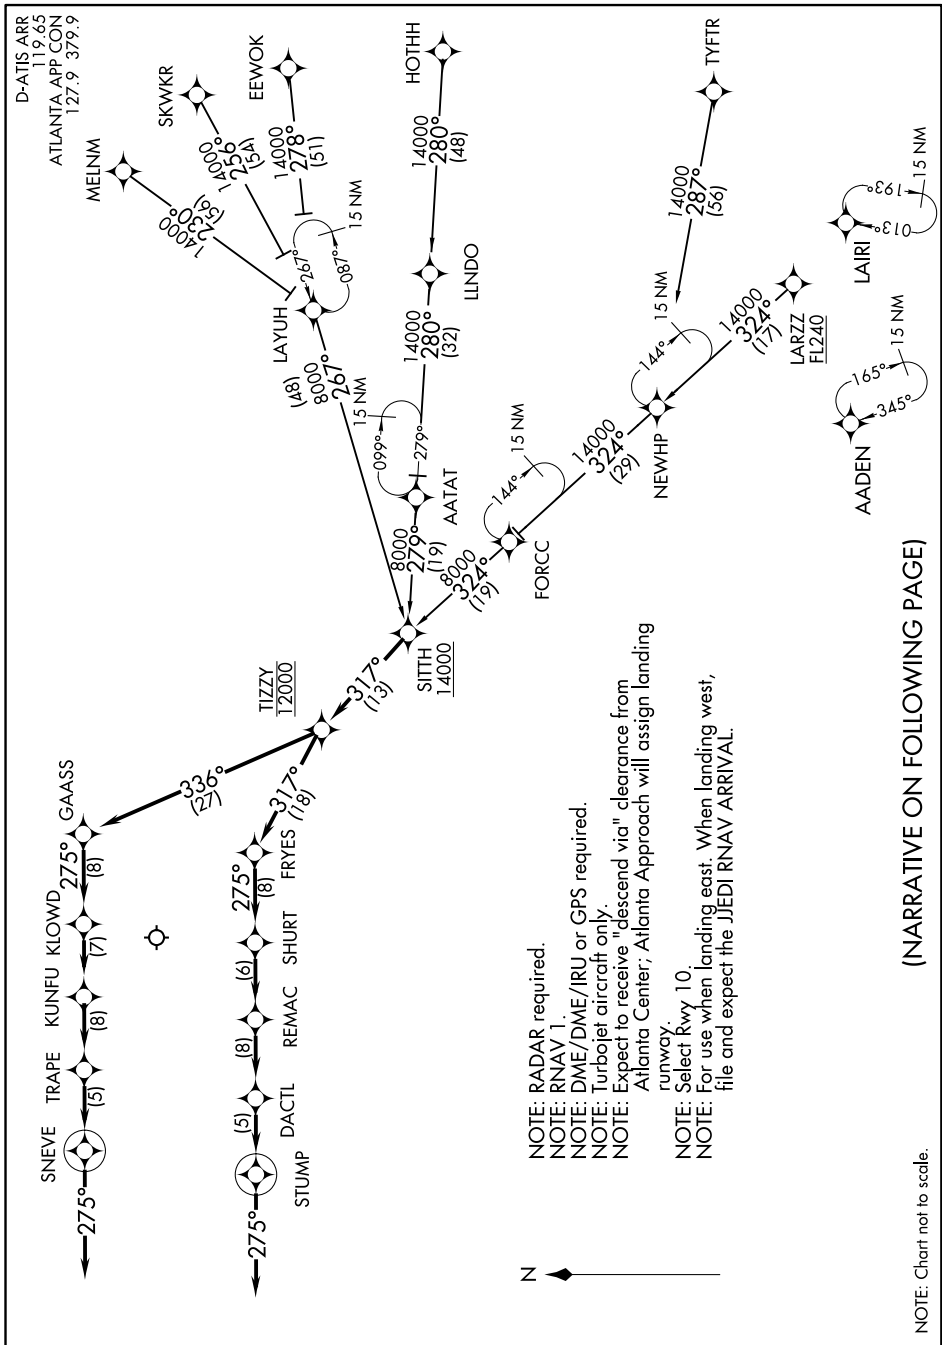

(SITTH.SITTH2) 18032

SITTH TWO ARRIVAL(RNAV)

AL-26 (FAA)

HARTSFIELD-JACKSON ATLANTA INTL (ATL)

ATLANTA, GEORGIA

SE-4, 15 AUG 2019 to 12 SEP 2019

(NARRATIVE ON FOLLOWING PAGE)

NOTE: Chart not to scale.

SE-4, 15 AUG 2019 to 12 SEP 2019

SITTH TWO ARRIVAL(RNAV)

(SITTH.SITTH2) 01FEB18

ATLANTA, GEORGIA

HARTSFIELD-JACKSON ATLANTA INTL (ATL)