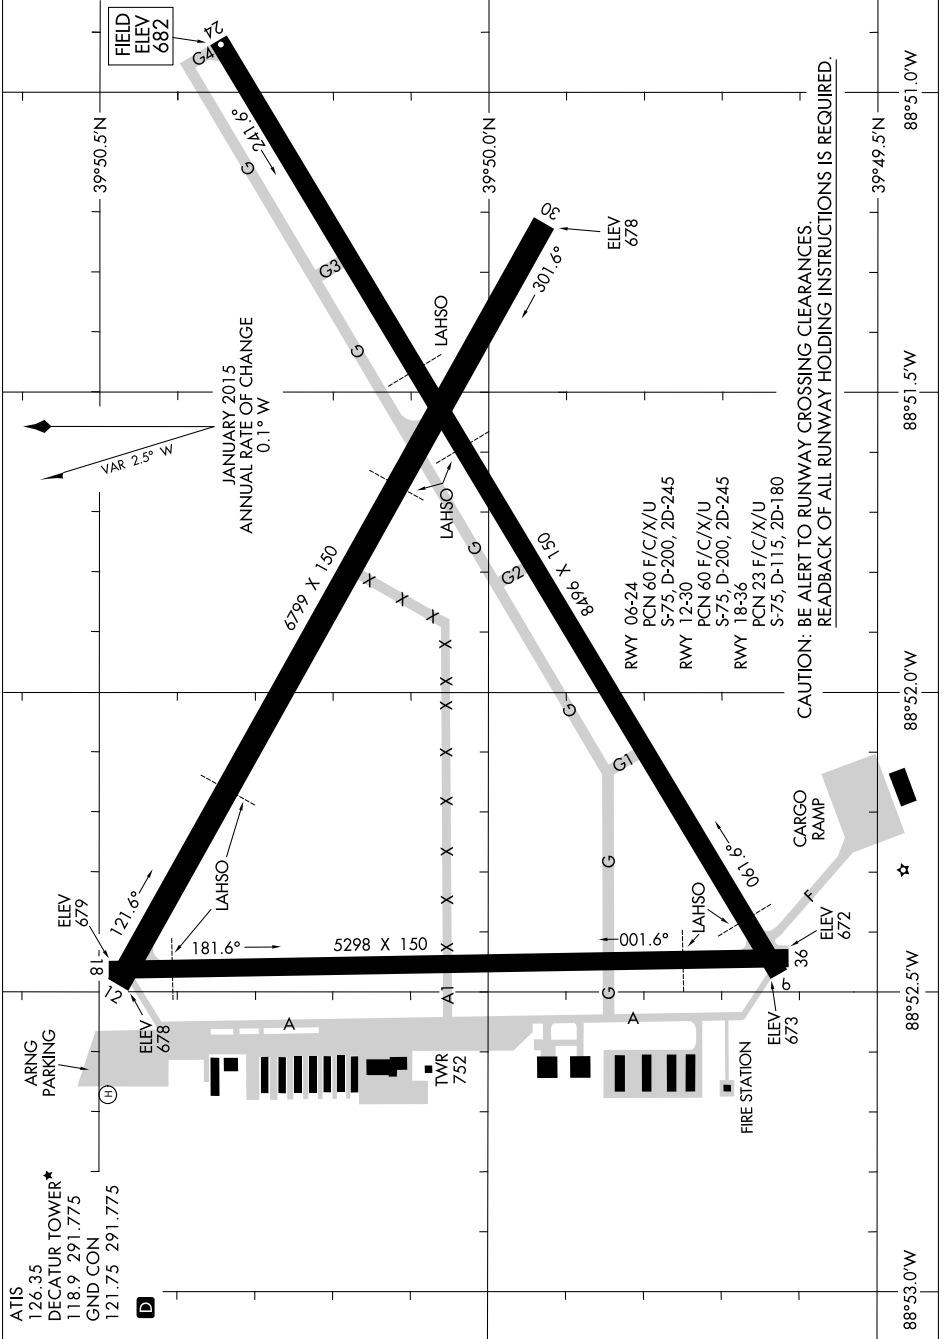

# AIRPORT DIAGRAM

AL-710 (FAA)

DECATUR (DEC)  
DECATUR, ILLINOIS

EC-3, 15 AUG 2019 to 12 SEP 2019

EC-3, 15 AUG 2019 to 12 SEP 2019

# AIRPORT DIAGRAM

DECATUR, ILLINOIS  
DECATUR (DEC)