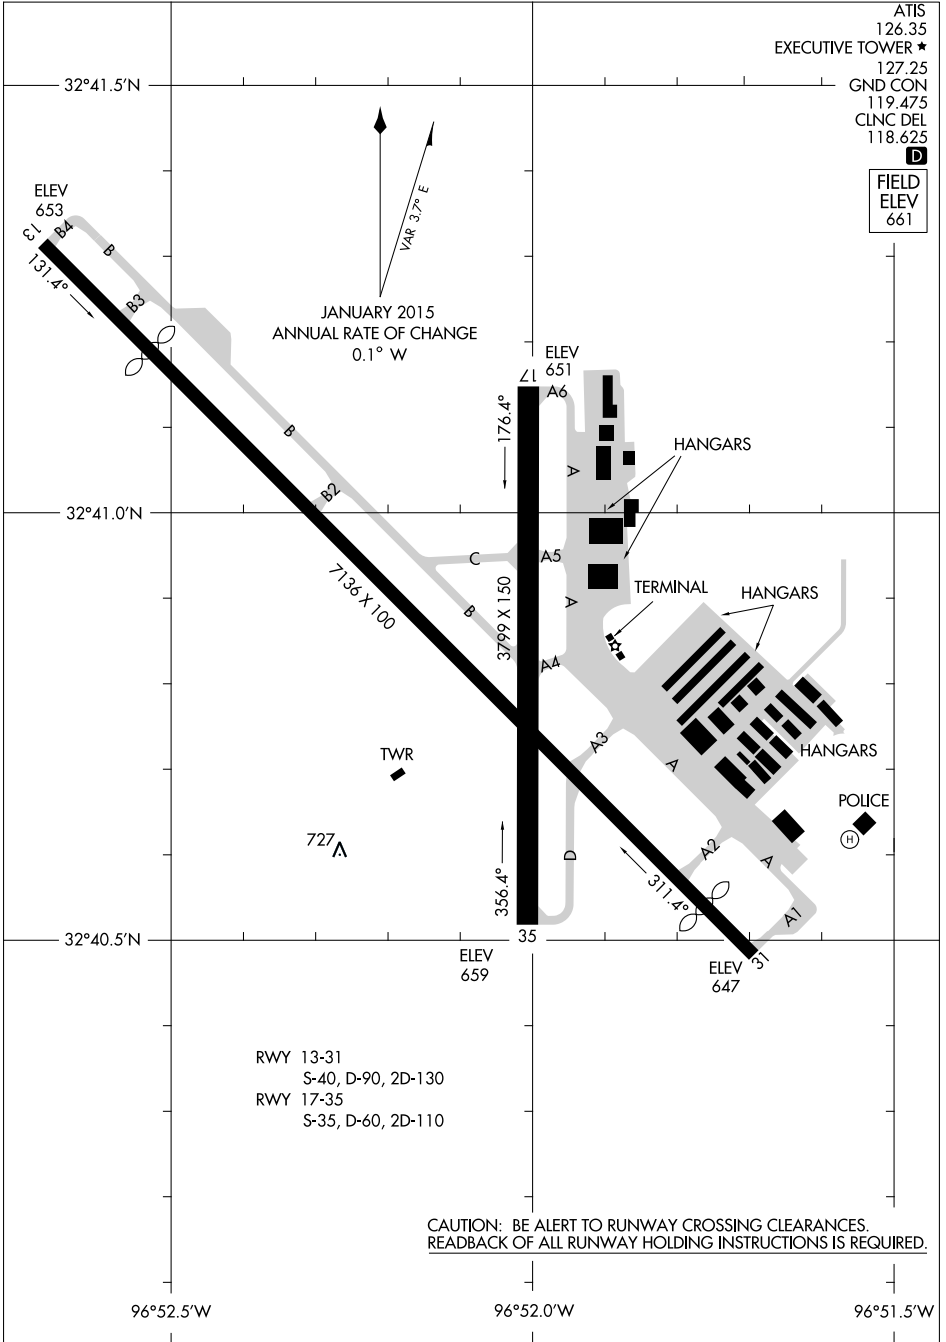

19115
AIRPORT DIAGRAM

AL-742 (FAA)

DALLAS EXECUTIVE (RBD)
DALLAS, TEXAS

ATIS 126.35
EXECUTIVE TOWER ★ 127.25
GND CON 119.475
CLNC DEL 118.625

D
FIELD ELEV 661

SC-2, 15 AUG 2019 to 12 SEP 2019

SC-2, 15 AUG 2019 to 12 SEP 2019

AIRPORT DIAGRAM
19115

DALLAS, TEXAS
DALLAS EXECUTIVE (RBD)