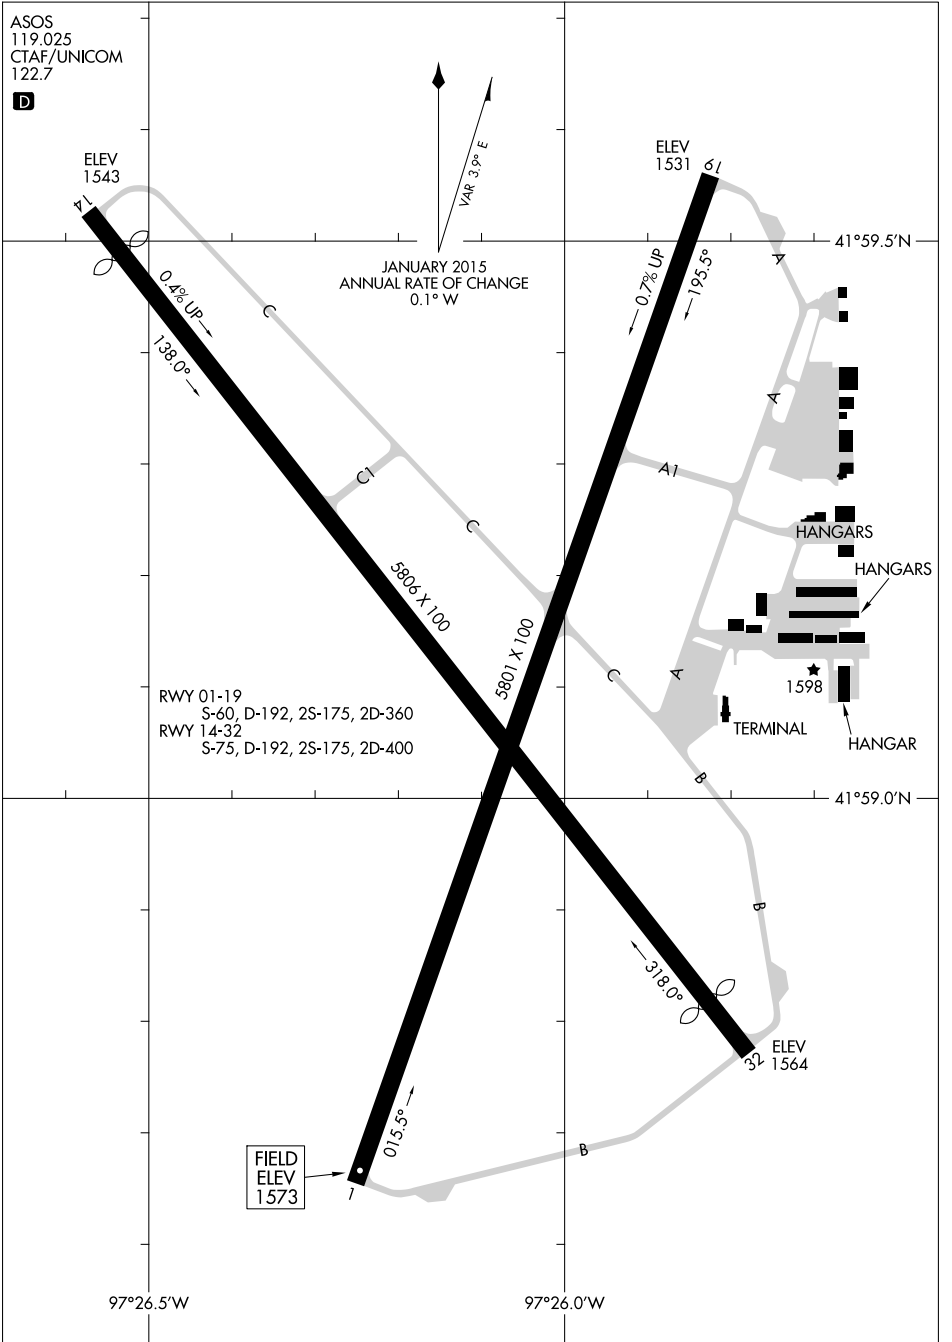

18312 **AIRPORT DIAGRAM** NORFOLK RGNL/KARL STEFAN MEMORIAL FIELD (OFK) NORFOLK, NEBRASKA  
 AL-974 (FAA)

ASOS  
 119.025  
 CTAF/UNICOM  
 122.7

NC-2, 15 AUG 2019 to 12 SEP 2019

NC-2, 15 AUG 2019 to 12 SEP 2019