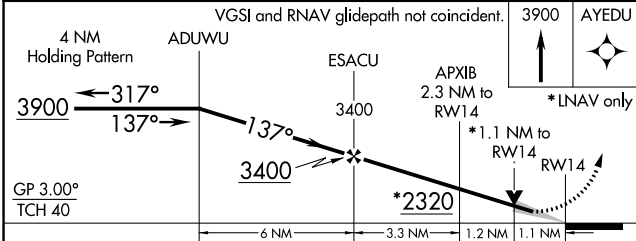

WAAS CH 62915 W14A	APP CRS 137°	Rwy Idg TDZE Apt Elev	5160 1544 1573
--	------------------------	-----------------------------	---

RNAV (GPS) RWY 14

NORFOLK RGNL/KARL STEFAN MEMORIAL FIELD (OFK)

⚠ For uncompensated Baro-VNAV systems, LNAV/VNAV NA below -18°C (0°F) or above 54°C (130°F).
⚠ DME/DME RNP-0.3 NA. When local altimeter setting not received, use Wayne altimeter setting and increase all DA/MDA 80 feet, increase LPV and LNAV/VNAV all Cats and LNAV Cat C visibility ¼ mile. Baro-VNAV and VDP NA when using Wayne altimeter setting.

MISSED APPROACH: Climb to 3900 direct AYEDU and hold.

ASOS 119.025	MINNEAPOLIS CENTER 125.025 235.625	COLUMBUS RADIO 122.15	UNICOM 122.7 (CTAF)
------------------------	--	---------------------------------	-------------------------------

CATEGORY	A	B	C	D
LPV DA	1825-1	281 (300-1)		NA
LNAV/VNAV DA	1929-1½	385 (400-1½)		NA
LNAV MDA	1920-1	376 (400-1)		NA
CIRCLING	2080-1	507 (600-1)	2080-1½	507 (600-1½)

NC-2, 15 AUG 2019 to 12 SEP 2019

NC-2, 15 AUG 2019 to 12 SEP 2019