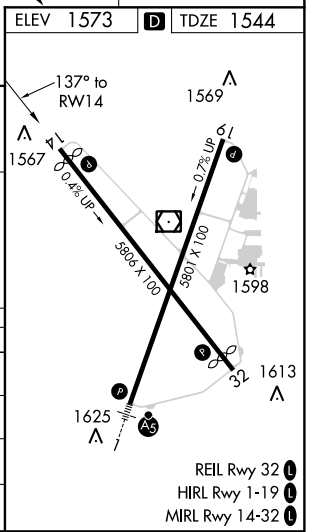

WAAS CH 62915 W14A	APP CRS 137°	Rwy Idg TDZE Apt Elev	5160 1544 1573
--	------------------------	-----------------------------	---

RNAV (GPS) RWY 14

NORFOLK RGNL/KARL STEFAN MEMORIAL FIELD (OFK)

⚠ For uncompensated Baro-VNAV systems, LNAV/VNAV NA below -18°C (0°F) or above 54°C (130°F).
⚠ DME/DME RNP-0.3 NA. When local altimeter setting not received, use Wayne altimeter setting and increase all DA/MDA 80 feet, increase LPV and LNAV/VNAV all Cats and LNAV Cat C visibility ¼ mile. Baro-VNAV and VDP NA when using Wayne altimeter setting.

MISSED APPROACH: Climb to 3900 direct AYEDU and hold.

ASOS 119.025	MINNEAPOLIS CENTER 125.025 235.625	COLUMBUS RADIO 122.15	UNICOM 122.7 (CTAF)
------------------------	--	---------------------------------	-------------------------------

CATEGORY	A	B	C	D
LPV DA	1825-1	281 (300-1)		NA
LNAV/VNAV DA	1929-1½	385 (400-1½)		NA
LNAV MDA	1920-1	376 (400-1)		NA
CIRCLING	2080-1	507 (600-1)	2080-1½	507 (600-1½)

NC-2, 15 AUG 2019 to 12 SEP 2019

NC-2, 15 AUG 2019 to 12 SEP 2019