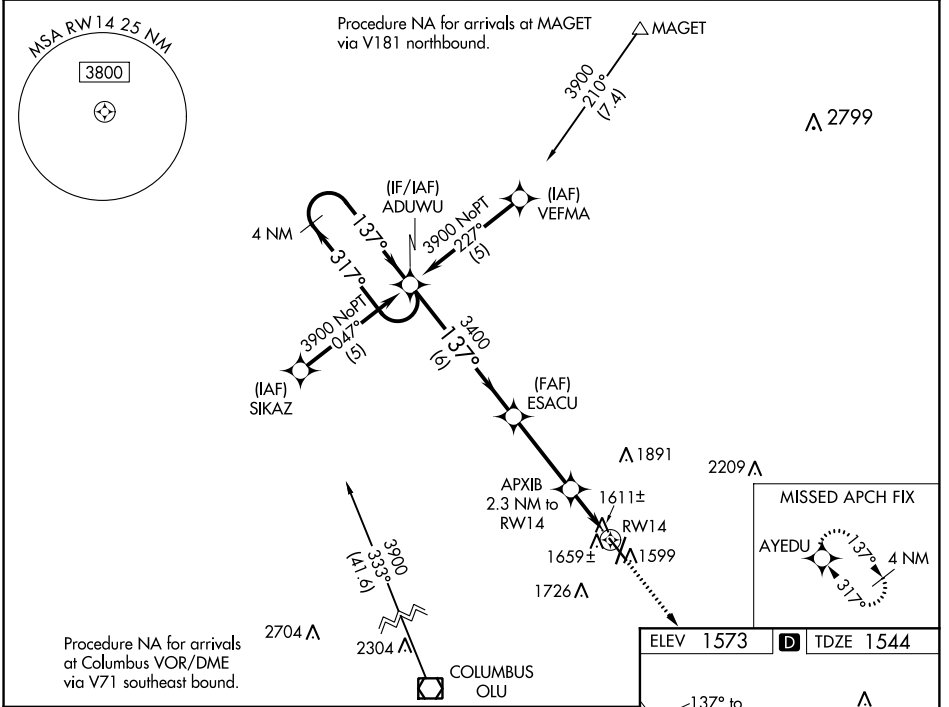

WAAS CH 62915 W14A	APP CRS 137°	Rwy Idg TDZE Apt Elev	5160 1544 1573
--	------------------------	-----------------------------	---

RNAV (GPS) RWY 14

NORFOLK RGNL/KARL STEFAN MEMORIAL FIELD (OFK)

⚠ For uncompensated Baro-VNAV systems, LNAV/VNAV NA below -18°C (0°F) or above 54°C (130°F).
⚠ DME/DME RNP-0.3 NA. When local altimeter setting not received, use Wayne altimeter setting and increase all DA/MDA 80 feet, increase LPV and LNAV/VNAV all Cats and LNAV Cat C visibility ¼ mile. Baro-VNAV and VDP NA when using Wayne altimeter setting.

MISSED APPROACH: Climb to 3900 direct AYEDU and hold.

ASOS 119.025	MINNEAPOLIS CENTER 125.025 235.625	COLUMBUS RADIO 122.15	UNICOM 122.7 (CTAF)
------------------------	--	---------------------------------	-------------------------------

CATEGORY	A	B	C	D
LPV DA	1825-1	281 (300-1)		NA
LNAV/VNAV DA	1929-1½	385 (400-1½)		NA
LNAV MDA	1920-1	376 (400-1)		NA
CIRCLING	2080-1	507 (600-1)	2080-1½	507 (600-1½)

NC-2, 15 AUG 2019 to 12 SEP 2019

NC-2, 15 AUG 2019 to 12 SEP 2019