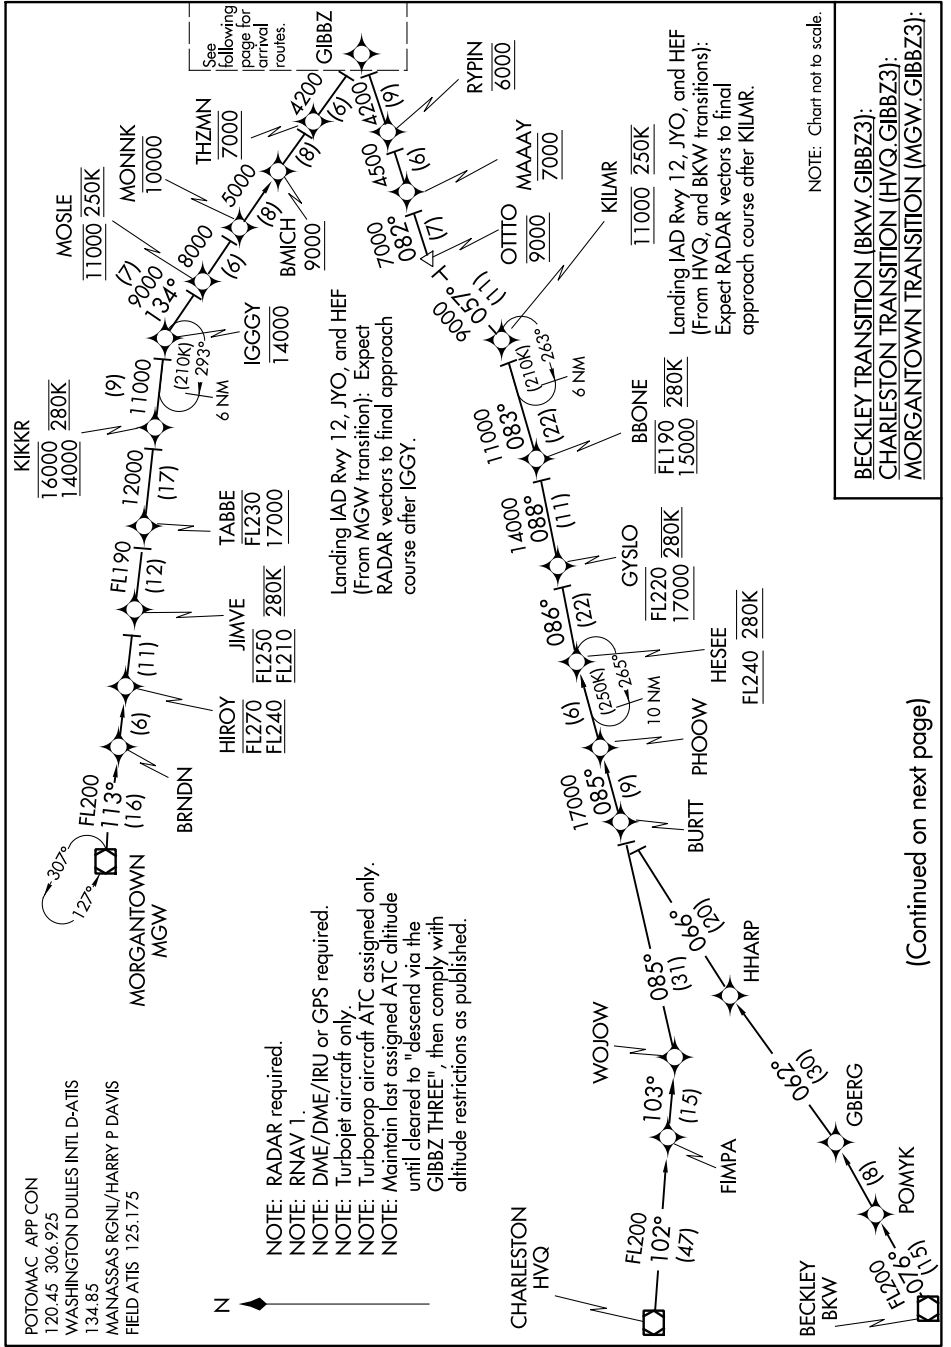

GIBBZ THREE ARRIVAL (RNAV) Transition Routes

WASHINGTON, DC

NE-3, 15 AUG 2019 to 12 SEP 2019

GIBBZ THREE ARRIVAL (RNAV) Transition Routes

WASHINGTON, DC

NOTE: Chart not to scale.

BECKLEY TRANSITION (BKW.GIBBZ3):
CHARLESTON TRANSITION (HVQ.GIBBZ3):
MORGANTOWN TRANSITION (MGW.GIBBZ3):

(Continued on next page)

NE-3, 15 AUG 2019 to 12 SEP 2019