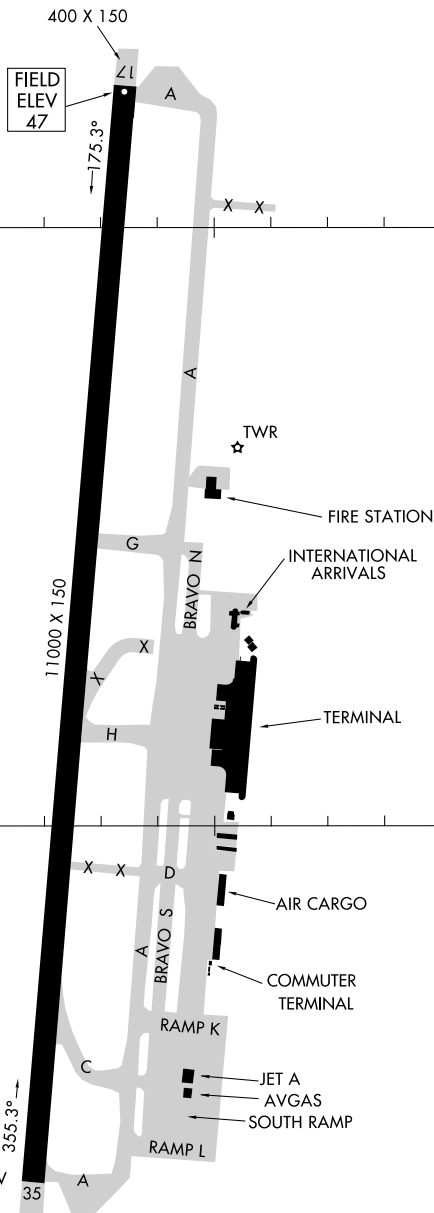

19059
AIRPORT DIAGRAM ELLISON ONIZUKA KONA INTL AT KEAHOLE (KOA) (PHKO)
 AL-5761 (FAA) KAILUA/KONA, HAWAII

ATIS
 127.4
 KONA TOWER ★
 120.3 254.3
 GND CON
 121.9
 CLNC DEL
 118.6
D

19°45'N

19°44'N

156°03'W

156°02'W

VAR 9.5° E
 JANUARY 2015
 ANNUAL RATE OF CHANGE
 0.0° W

RWY 17-35
 PCN 69 F/A/W/T
 S-75, D-200, 2D-400,
 2D/D1-450, 2D/2D2-850

CAUTION: BE ALERT TO RUNWAY CROSSING CLEARANCES.
 READBACK OF ALL RUNWAY HOLDING INSTRUCTIONS IS REQUIRED.