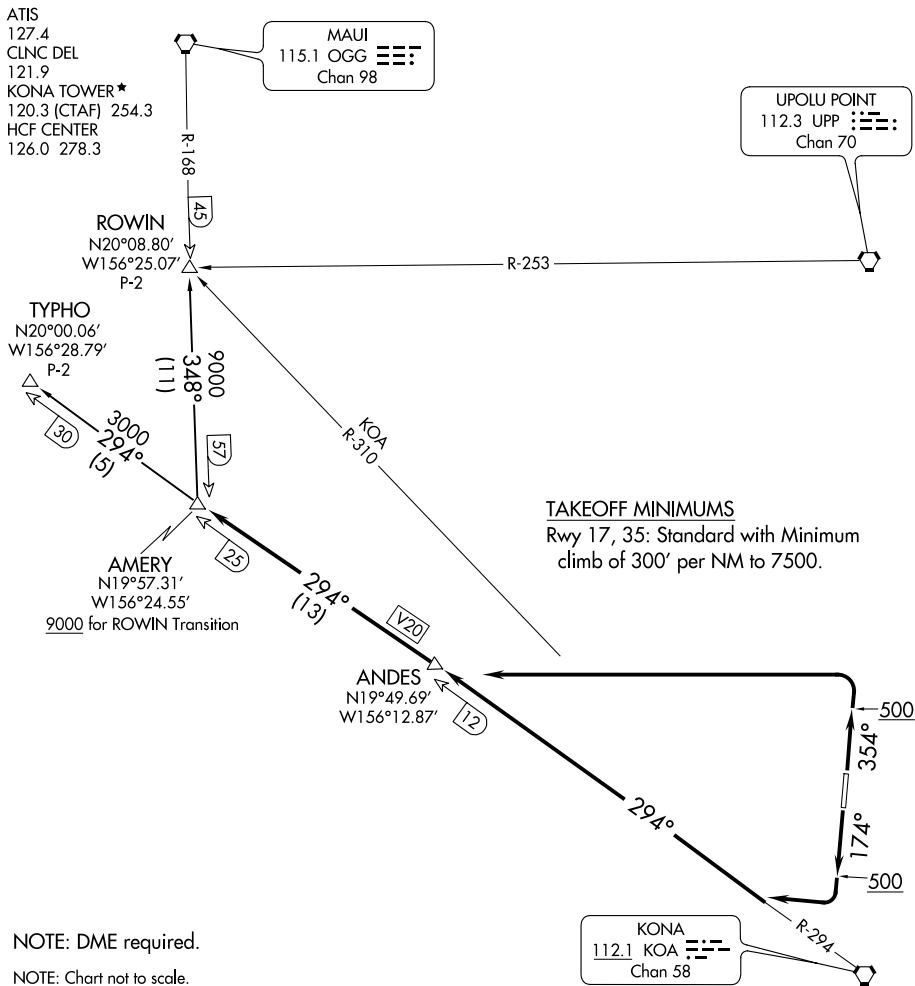

(AMERY4.AMERY) 17341

ELLISON ONIZUKA KONA INTL AT KEAHOLE (KOA) (PHKO)

AMERY FOUR DEPARTURE

AL-5761 (FAA)

KAILUA-KONA, HAWAII

PAC, 15 AUG 2019 to 10 OCT 2019

PAC, 15 AUG 2019 to 10 OCT 2019

DEPARTURE ROUTE DESCRIPTION

TAKEOFF RUNWAY 17: Climb heading 174° to 500, then climbing right turn to intercept KOA R-294 to AMERY INT, Thence. . .

TAKEOFF RUNWAY 35: Climb heading 354° to 500, then climbing left turn to intercept KOA R-294 to AMERY INT, Thence. . .

. . . .via transition.

ROWIN TRANSITION (AMERY4.ROWIN): From AMERY INT via OGG R-168 to ROWIN INT.

TYPHO TRANSITION (AMERY4.TYPHO): From AMERY INT via KOA R-294 to TYPHO INT.

AMERY FOUR DEPARTURE

KAILUA-KONA, HAWAII