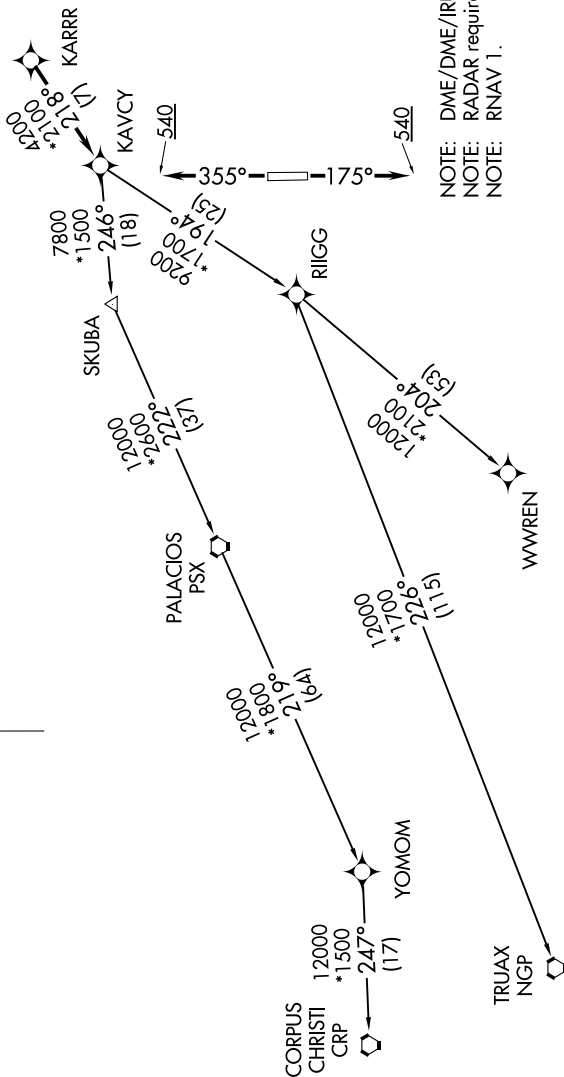

KARRR FIVE DEPARTURE (RNAV)

**TOP ALTITUDE:
ASSIGNED BY ATC**

SC-5, 12 SEP 2019 to 10 OCT 2019

ASOS
119.925
CTAF
123.0
CLNC DEL
125.2
HOUSTON DEP CON
134.45 284.0

TAKEOFF MINIMUMS:

Rwy 17, 35: Standard with minimum climb of 500' per NM to 540.

(NARRATIVE ON FOLLOWING PAGE)

NOTE: Chart not to scale.

SC-5, 12 SEP 2019 to 10 OCT 2019

KARRR FIVE DEPARTURE (RNAV)

(KARRR5.KARRR) 25APR19