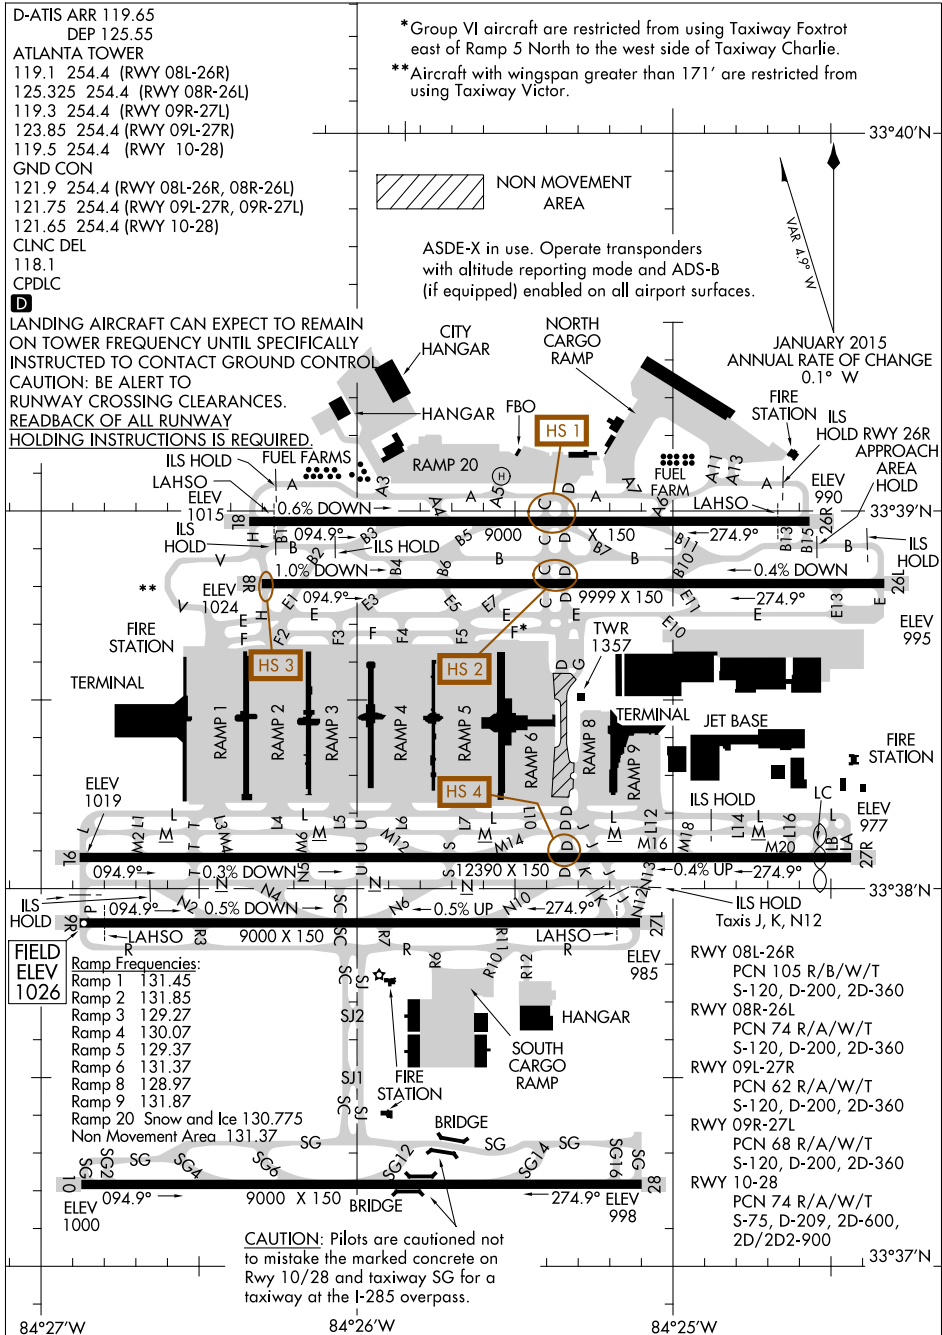

19171 **AIRPORT DIAGRAM** HARTSFIELD - JACKSON ATLANTA INTL (ATL) ATLANTA, GEORGIA

AL-26 (FAA)

ATLANTA, GEORGIA

SE-4, 10 OCT 2019 to 07 NOV 2019

SE-4, 10 OCT 2019 to 07 NOV 2019

AIRPORT DIAGRAM ATLANTA, GEORGIA HARTSFIELD - JACKSON ATLANTA INTL (ATL)

19171