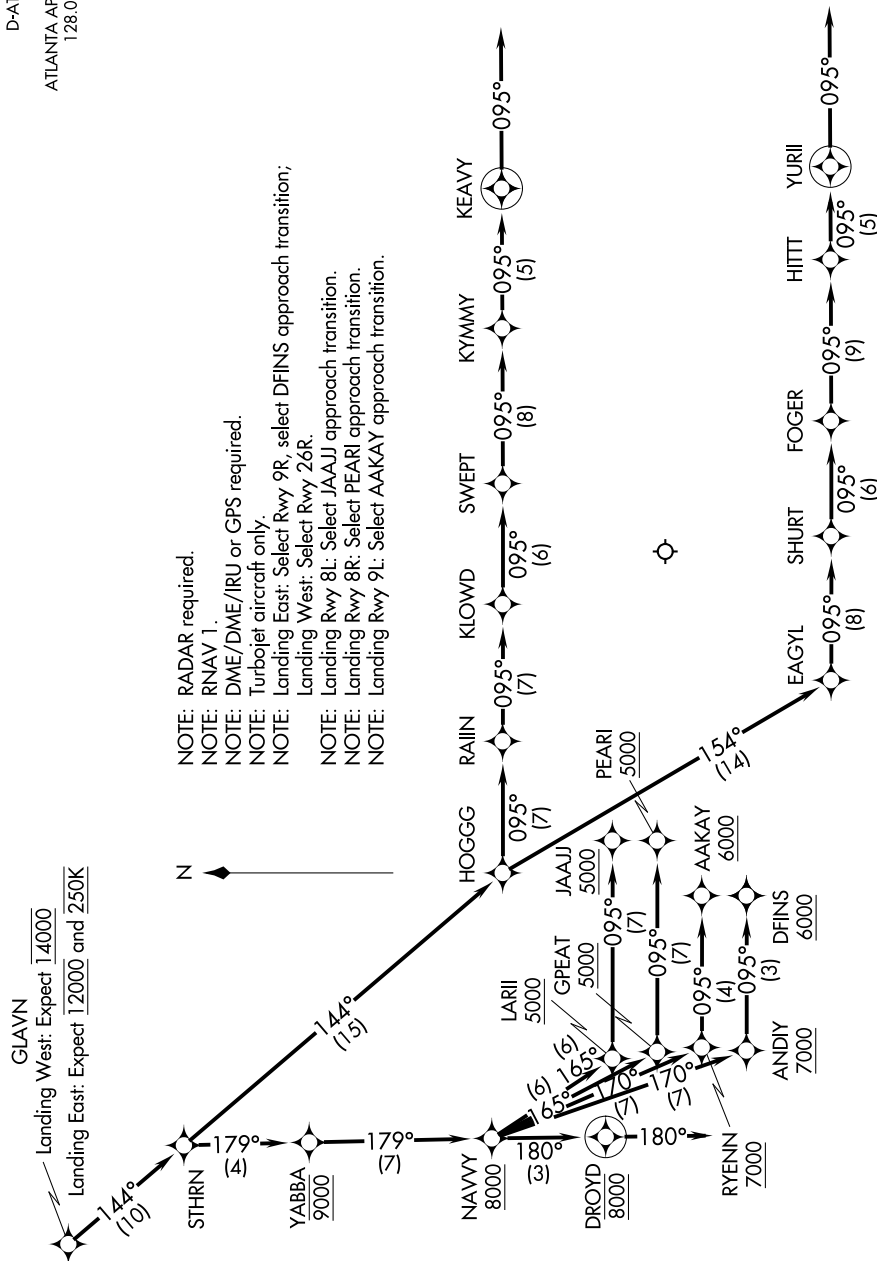

# GLAVN ONE ARRIVAL (RNAV) Arrival Routes

ATLANTA, GEORGIA

D-ATIS ARR  
119.65  
ATLANTA APP CON  
128.0 379.9

SE-4, 10 OCT 2019 to 07 NOV 2019

(NARRATIVE CONTINUED ON FOLLOWING PAGE)

NOTE: Chart not to scale.

SE-4, 10 OCT 2019 to 07 NOV 2019

# GLAVN ONE ARRIVAL (RNAV) Arrival Routes

ATLANTA, GEORGIA