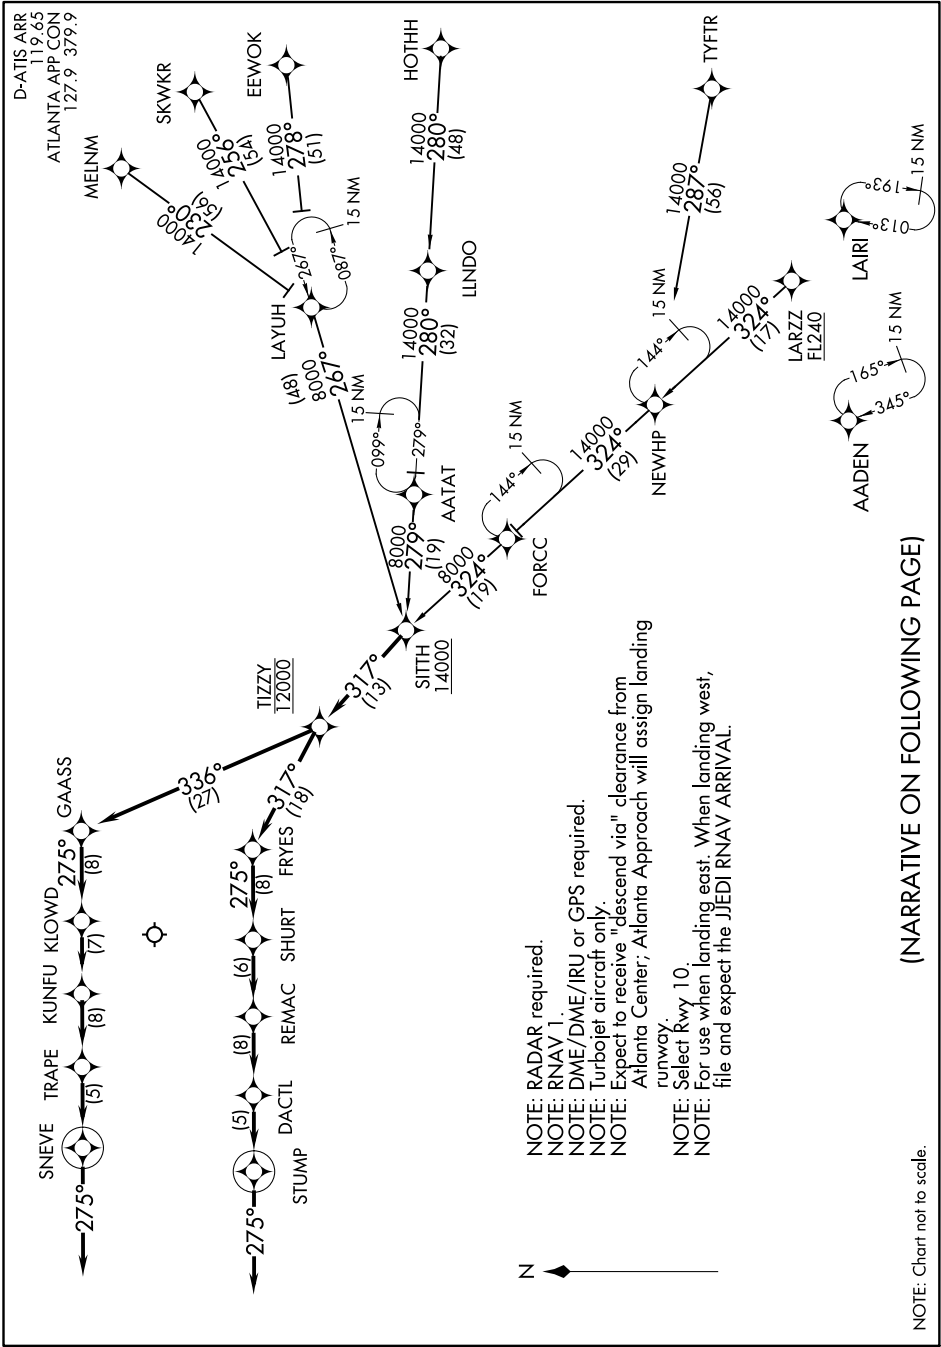

(SITTH.SITTH2) 18032

# SITTH TWO ARRIVAL(RNAV)

AL-26 (FAA)

HARTSFIELD-JACKSON ATLANTA INTL (ATL)  
ATLANTA, GEORGIA

SE-4, 10 OCT 2019 to 07 NOV 2019

(NARRATIVE ON FOLLOWING PAGE)

NOTE: Chart not to scale.

SE-4, 10 OCT 2019 to 07 NOV 2019

SITTH TWO ARRIVAL(RNAV)  
(SITTH.SITTH2) 01FEB18

HARTSFIELD-JACKSON ATLANTA INTL (ATL)  
ATLANTA, GEORGIA