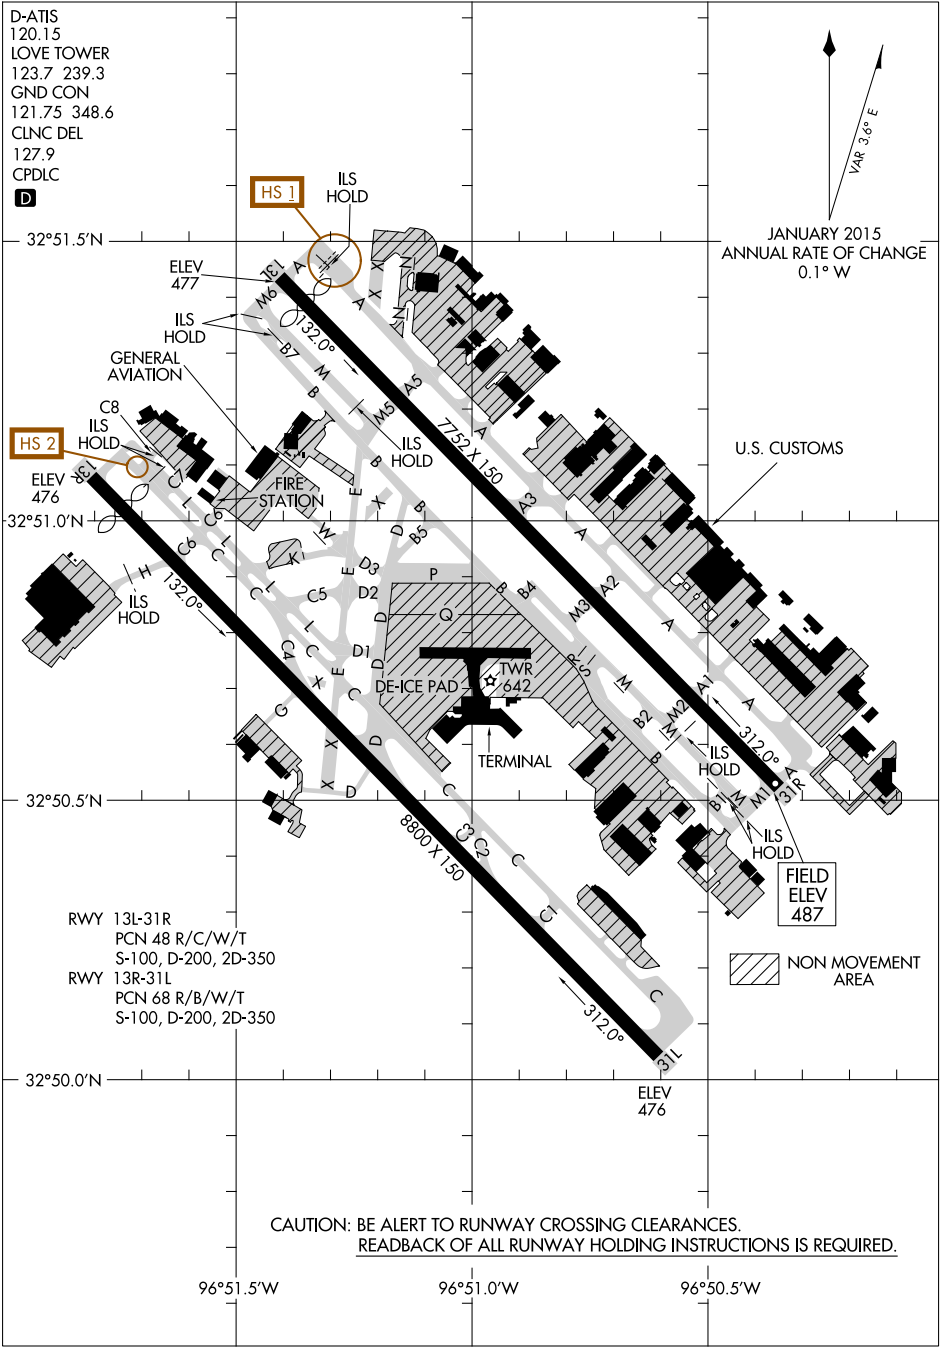

19283
AIRPORT DIAGRAM

DALLAS LOVE FIELD (DAL)
 DALLAS, TEXAS

AL-106 (FAA)

D-ATIS
 120.15
 LOVE TOWER
 123.7 239.3
 GND CON
 121.75 348.6
 CLNC DEL
 127.9
 CPDLC
D

JANUARY 2015
 ANNUAL RATE OF CHANGE
 0.1° W

SC-2, 10 OCT 2019 to 07 NOV 2019

SC-2, 10 OCT 2019 to 07 NOV 2019

**CAUTION: BE ALERT TO RUNWAY CROSSING CLEARANCES.
 READBACK OF ALL RUNWAY HOLDING INSTRUCTIONS IS REQUIRED.**