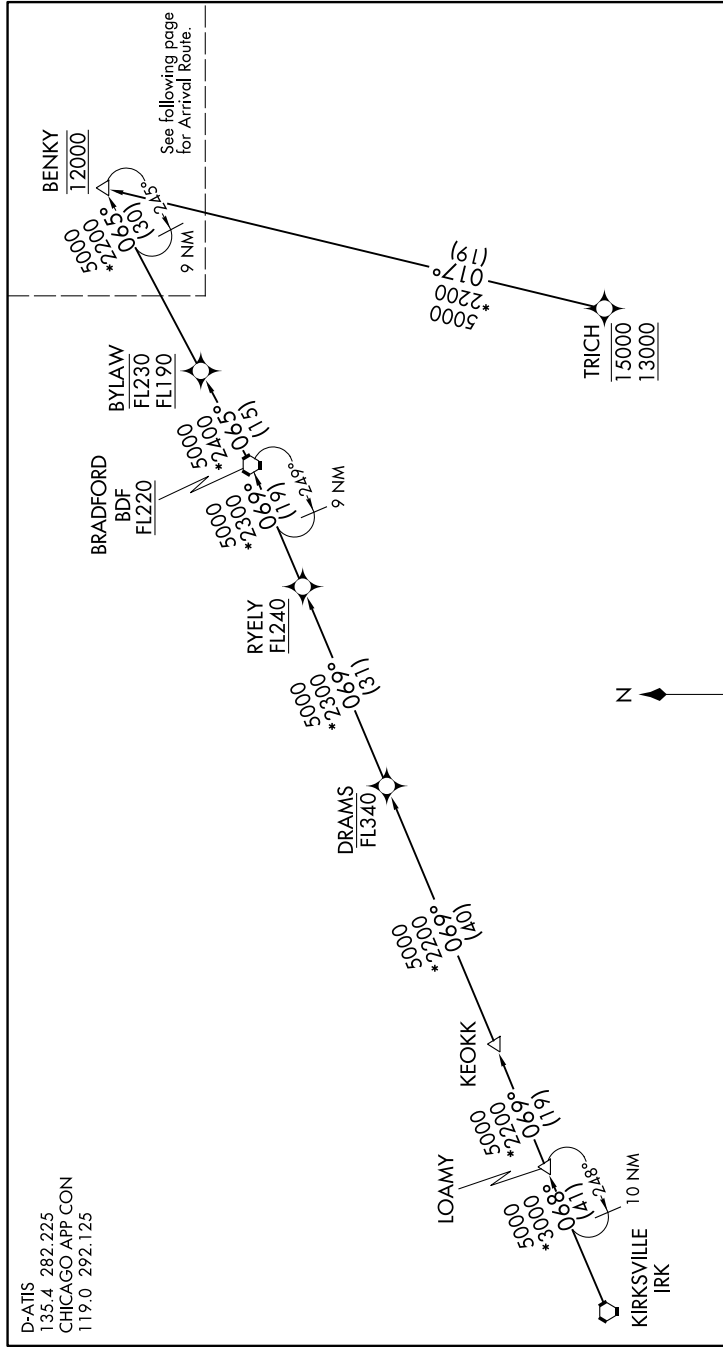

BENKY FIVE ARRIVAL (RNAV) Transition Routes

EC-3, 10 OCT 2019 to 07 NOV 2019

D-ATIS
135.4 282.225
CHICAGO APP CON
119.0 292.125

BRADFORD TRANSITION (BDF.BENKY5):
BYLAW TRANSITION (BYLAW.BENKY5):
KIRKSVILLE TRANSITION (IRK.BENKY5):
LOAMY TRANSITION (LOAMY.BENKY5):
TRICH TRANSITION (TRICH.BENKY5):

NOTE: RADAR required.
 NOTE: RNAV 1.
 NOTE: DME/DME/IRU or GPS required.

(CONTINUED ON FOLLOWING PAGE)

NOTE: Chart not to scale.

EC-3, 10 OCT 2019 to 07 NOV 2019