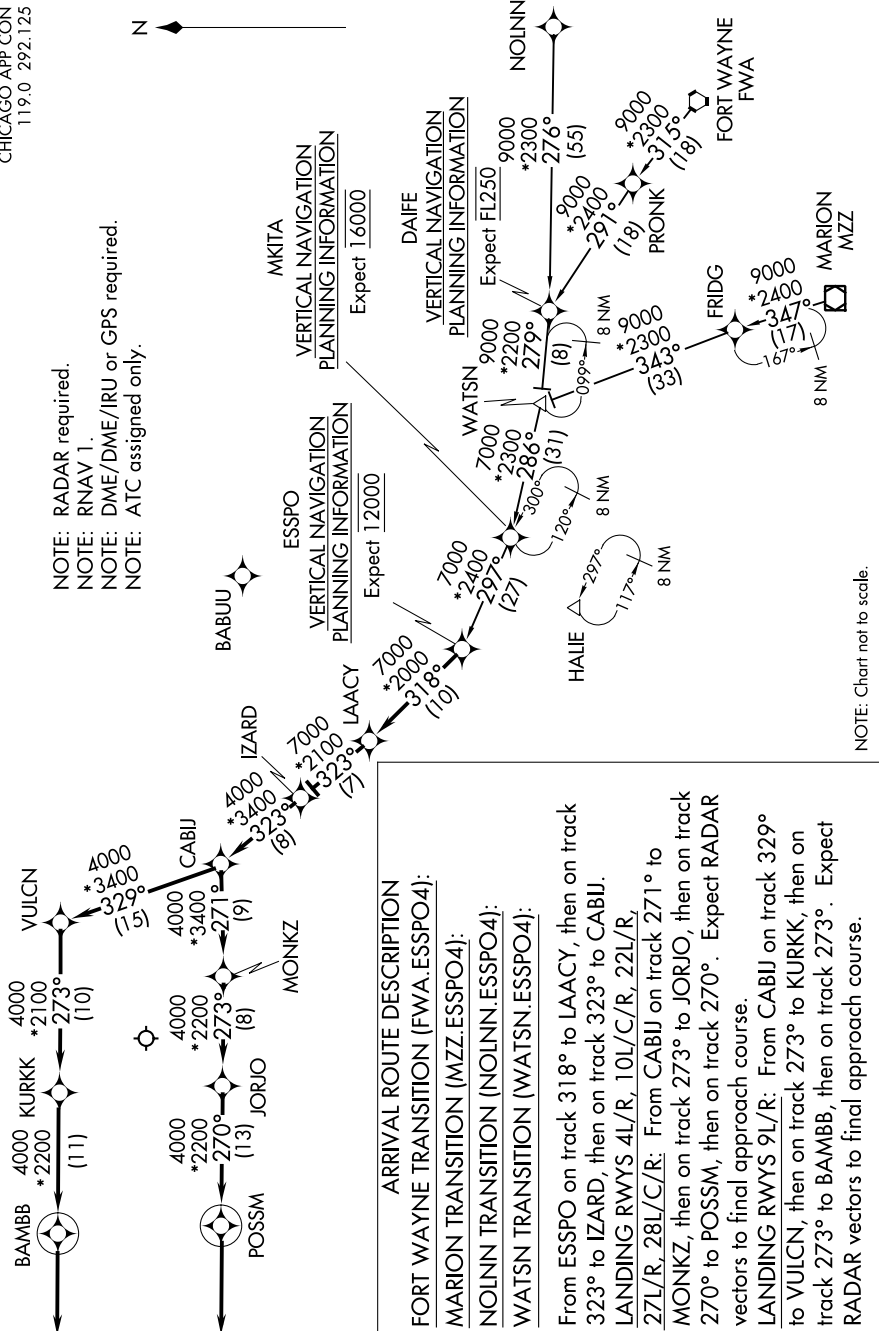

ESSPO FOUR ARRIVAL (RNAV)

D-ATIS
135.4 282.225
CHICAGO APP CON
119.0 292.125

NOTE: RADAR required.
NOTE: RNAV 1.
NOTE: DME/DME/IRU or GPS required.
NOTE: ATC assigned only.

NOTE: Chart not to scale.

EC-3, 10 OCT 2019 to 07 NOV 2019

EC-3, 10 OCT 2019 to 07 NOV 2019