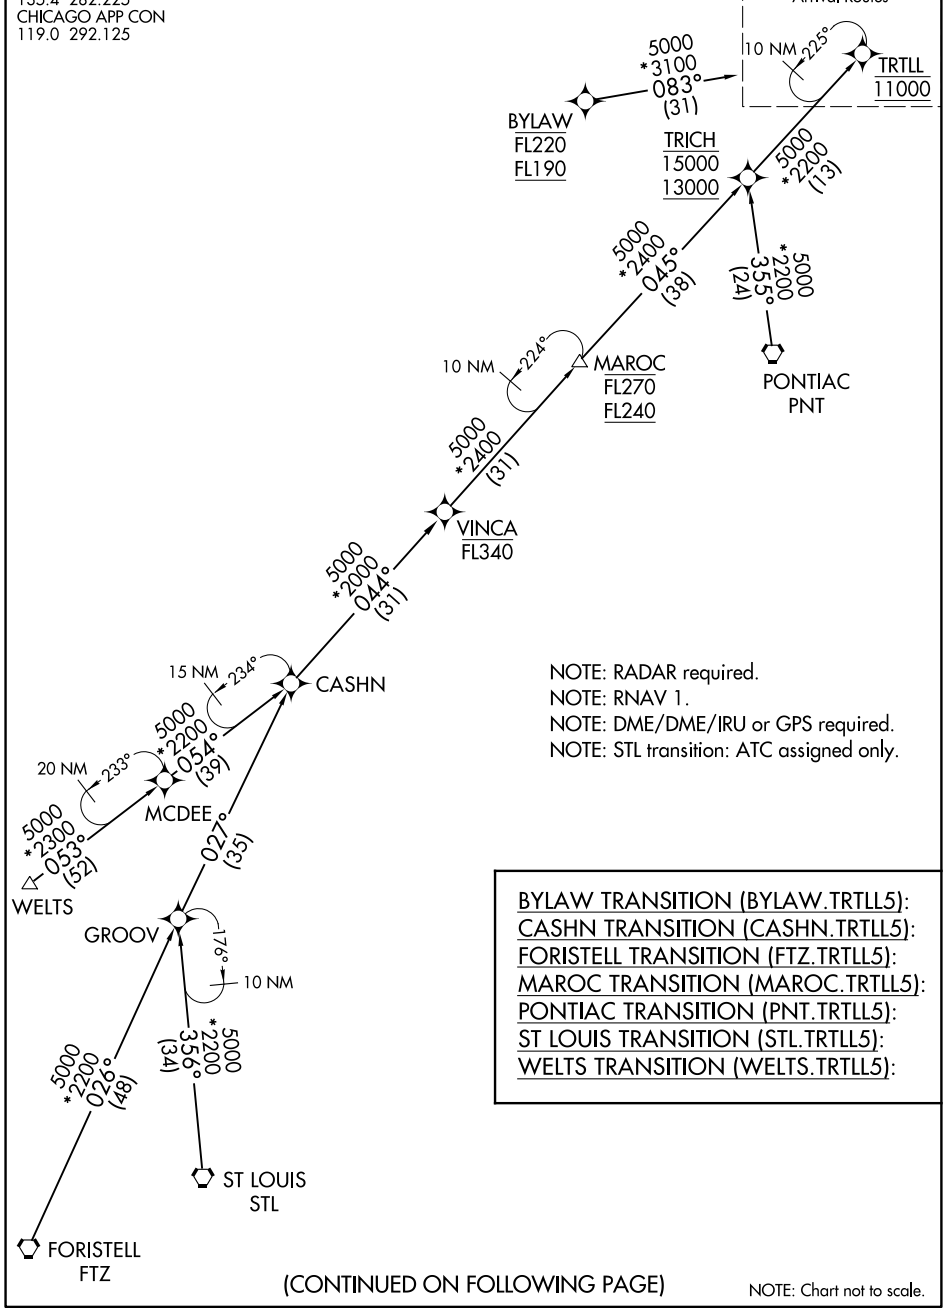

TRTLL FIVE ARRIVAL (RNAV) Transition Routes

CHICAGO O'HARE INTL (ORD)
CHICAGO, ILLINOIS

D-ATIS
135.4 282.225
CHICAGO APP CON
119.0 292.125

See following page for
Arrival Routes

NOTE: RADAR required.
NOTE: RNAV 1.
NOTE: DME/DME/IRU or GPS required.
NOTE: STL transition: ATC assigned only.

BYLAW TRANSITION (BYLAW.TRTLL5):
CASHN TRANSITION (CASHN.TRTLL5):
FORISTELL TRANSITION (FTZ.TRTLL5):
MAROC TRANSITION (MAROC.TRTLL5):
PONTIAC TRANSITION (PNT.TRTLL5):
ST LOUIS TRANSITION (STL.TRTLL5):
WELTS TRANSITION (WELTS.TRTLL5):

(CONTINUED ON FOLLOWING PAGE)

NOTE: Chart not to scale.

EC-3, 10 OCT 2019 to 07 NOV 2019

EC-3, 10 OCT 2019 to 07 NOV 2019