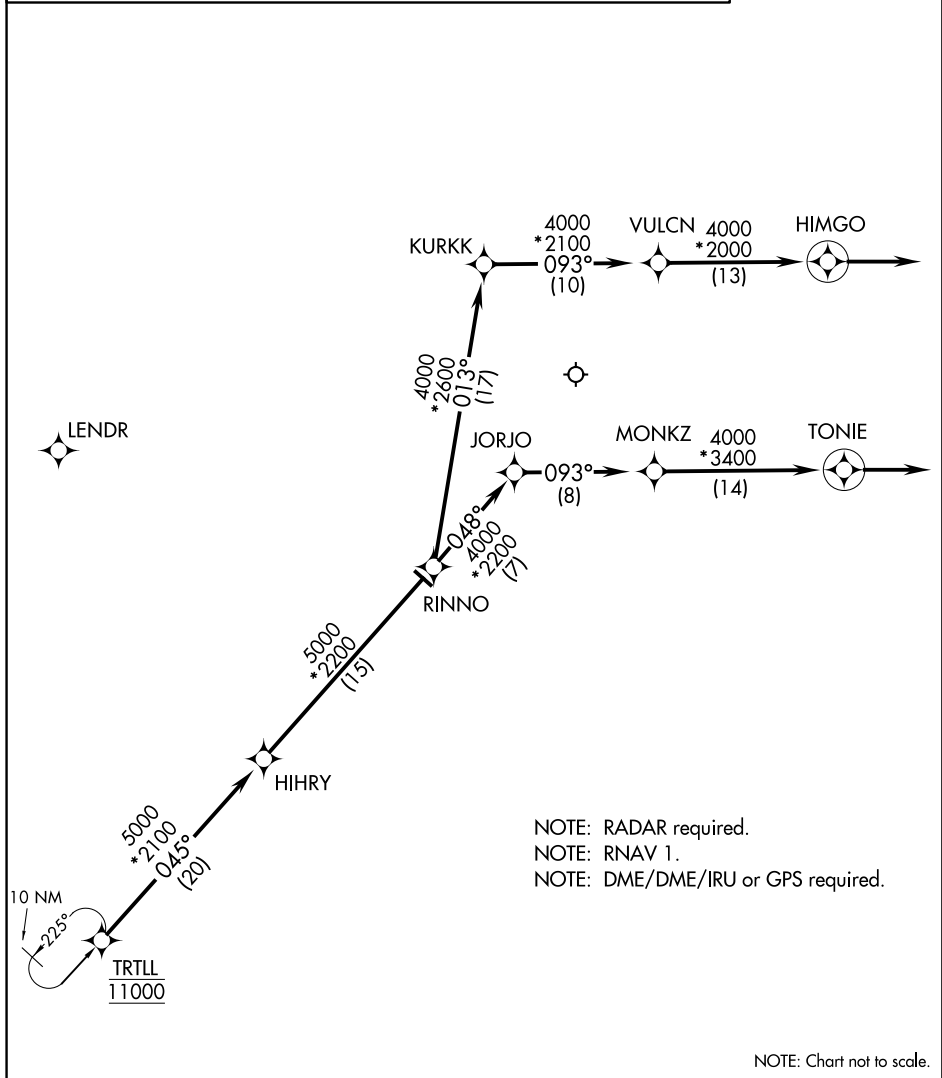

TRTLL FIVE ARRIVAL (RNAV) Arrival Routes

ARRIVAL ROUTE DESCRIPTION

From TRTLL on track 045° to HIHRY, then on track 045° to RINNO.

LANDING RWY 27R: From RINNO on track 013° to KURKK, then on track 093° to VULCN, then on track 093° to HIMGO, then on track 093°. Expect RADAR vectors to final approach course.

LANDING RWYS 4L/R, 9L/R, 10L/C/R, 22L/R, 27L, 28L/C/R: From RINNO on track 048° to JORJO, then on track 093° to MONKZ, then on track 093° to TONIE, then on track 093°. Expect RADAR vectors to final approach course.

D-ATIS  
135.4 282.225  
CHICAGO APP CON  
119.0 292.125

EC-3, 10 OCT 2019 to 07 NOV 2019

EC-3, 10 OCT 2019 to 07 NOV 2019

TRTLL FIVE ARRIVAL (RNAV) Arrival Routes