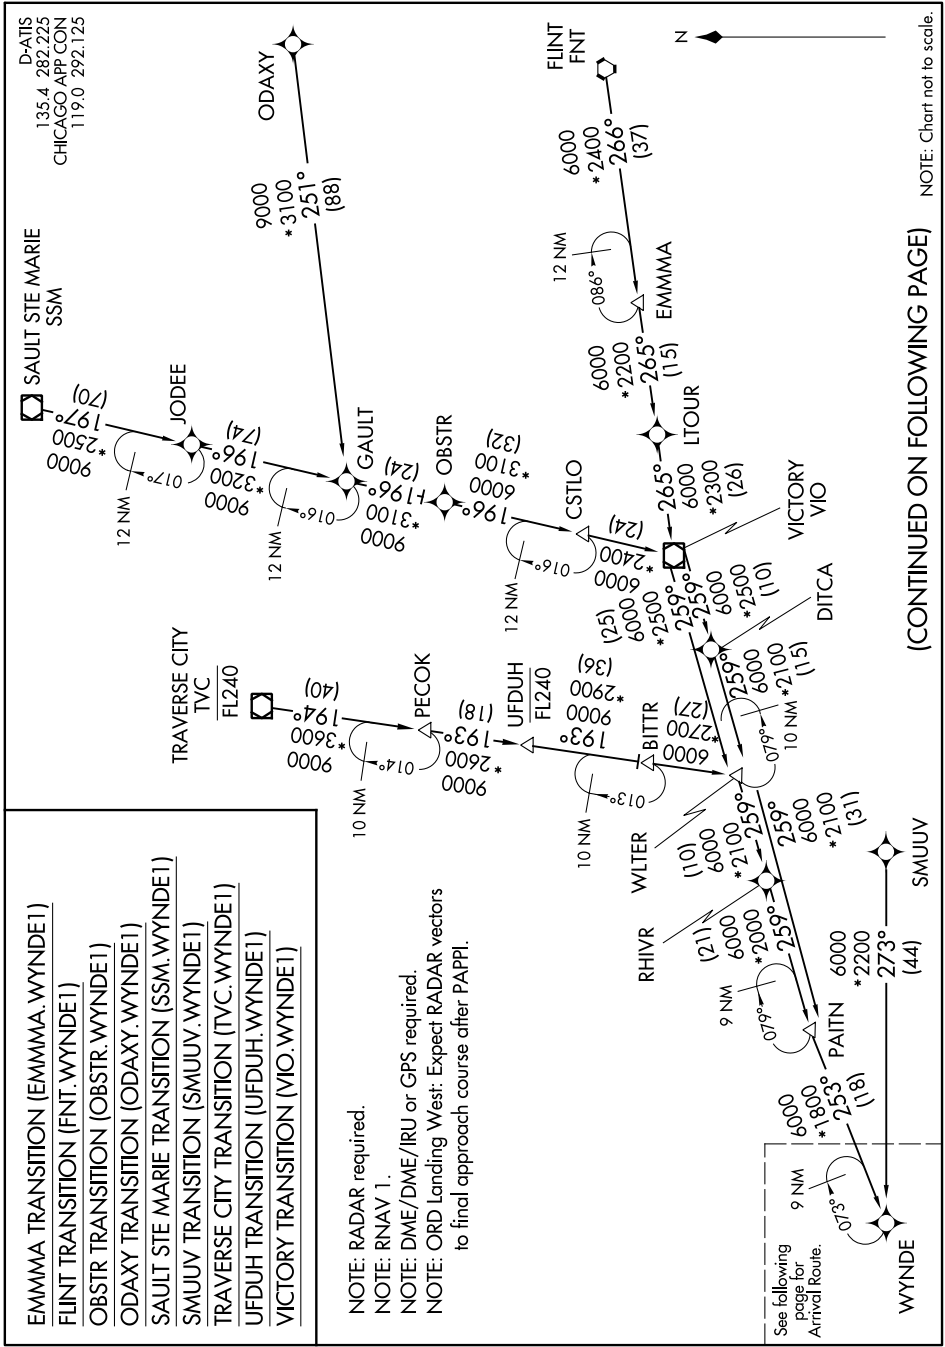

WYNDE ONE ARRIVAL (RNAV) Transition Routes

CHICAGO, ILLINOIS

EC-3, 10 OCT 2019 to 07 NOV 2019

(CONTINUED ON FOLLOWING PAGE)

NOTE: Chart not to scale.

EC-3, 10 OCT 2019 to 07 NOV 2019

WYNDE ONE ARRIVAL (RNAV) Transition Routes