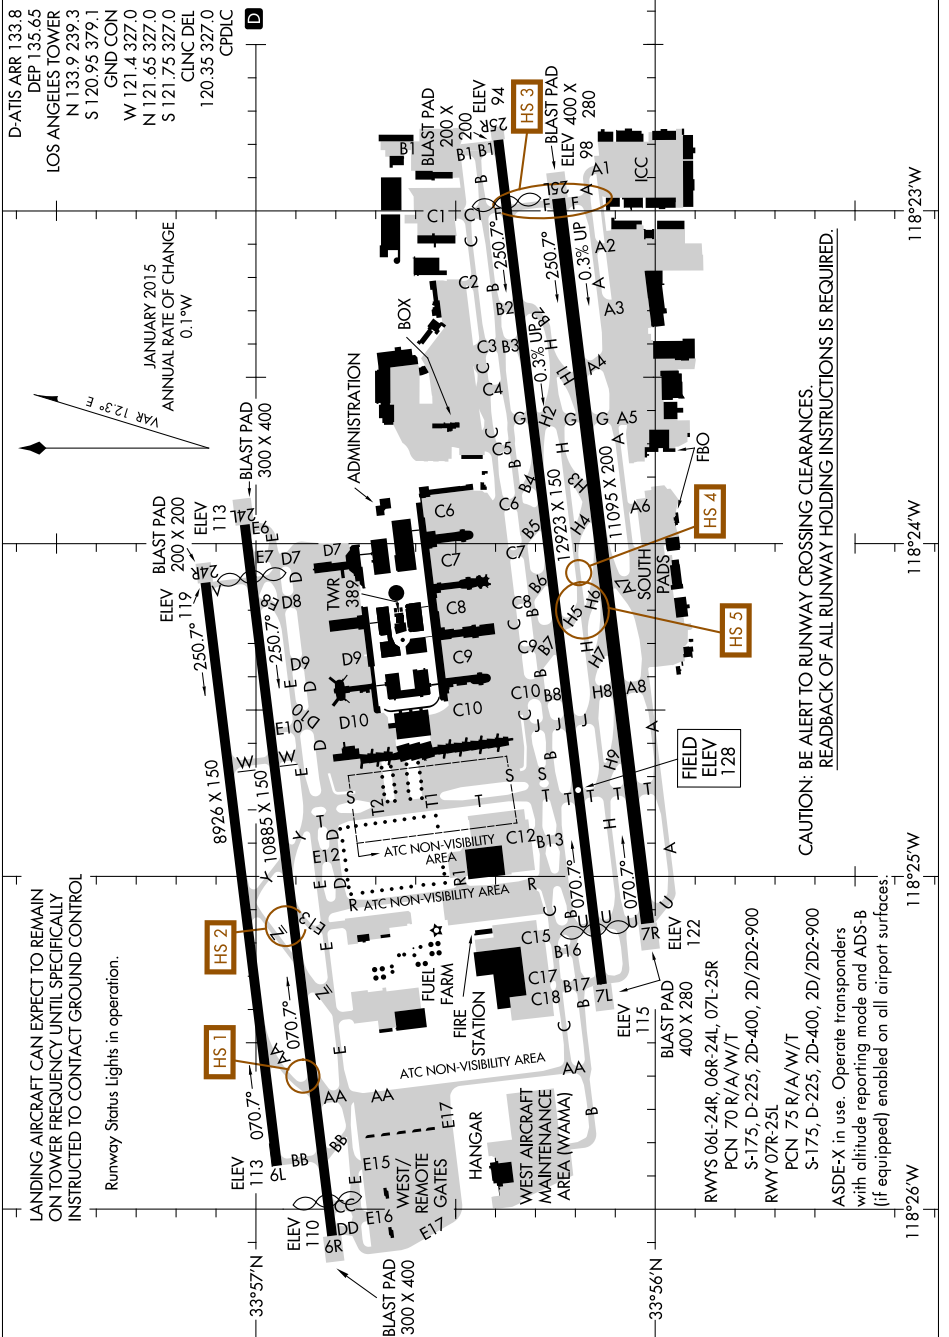

AIRPORT DIAGRAM

AL-237 (FAA)

LOS ANGELES INTL (LAX)
LOS ANGELES, CALIFORNIA

SW-3, 10 OCT 2019 to 07 NOV 2019

118°23'W

118°24'W

118°25'W

118°26'W

AIRPORT DIAGRAM

LOS ANGELES, CALIFORNIA
LOS ANGELES INTL (LAX)

SW-3, 10 OCT 2019 to 07 NOV 2019