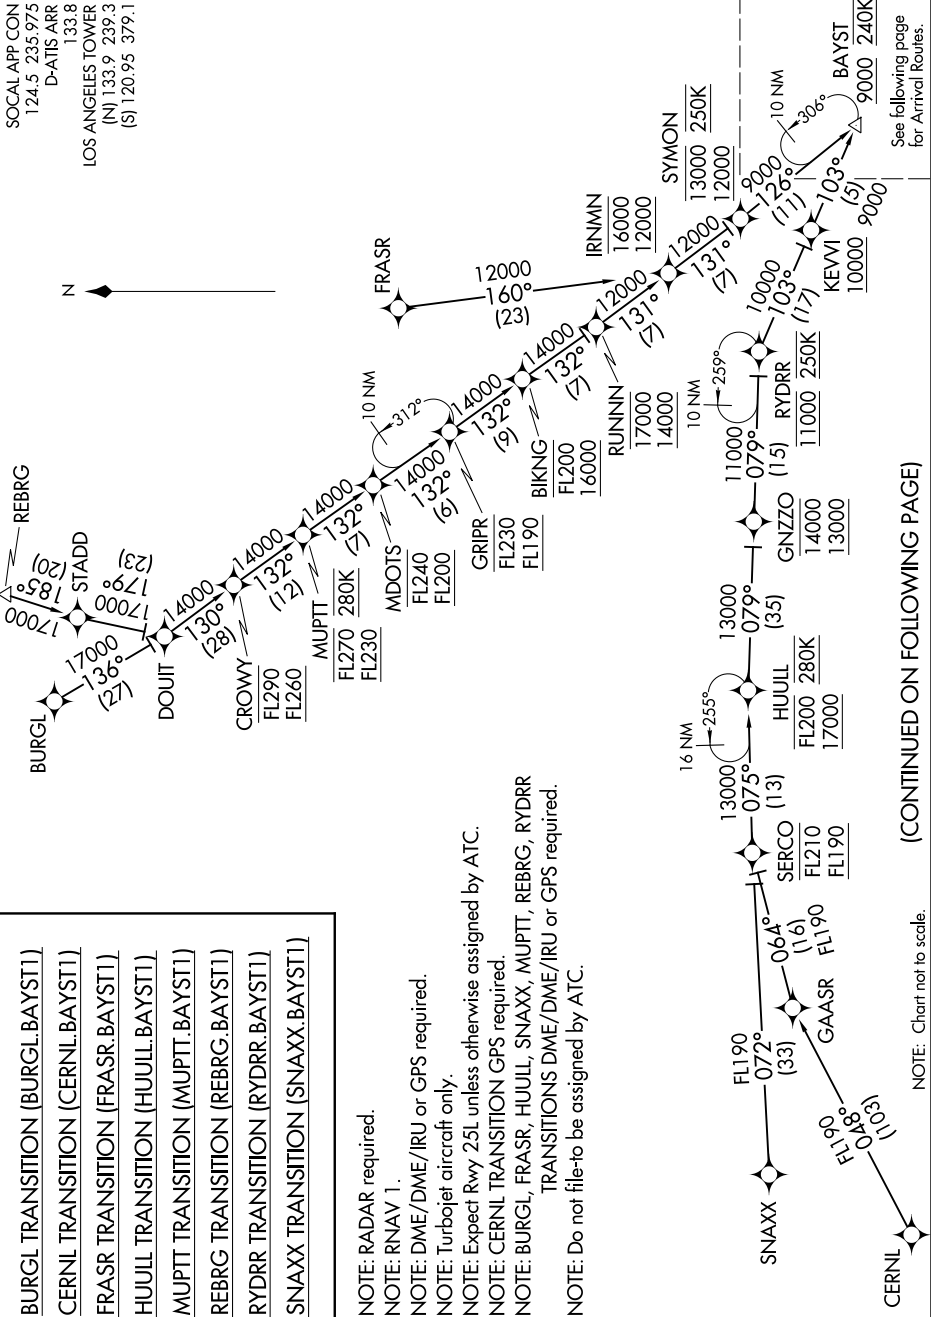

6102 \NON.Z 01 10 OCT 2019 to 07 NOV 2019

(CONTINUED ON FOLLOWING PAGE)

NOTE: Chart not to scale.

SW-3, 10 OCT 2019 to 07 NOV 2019

See following page for Arrival Routes.