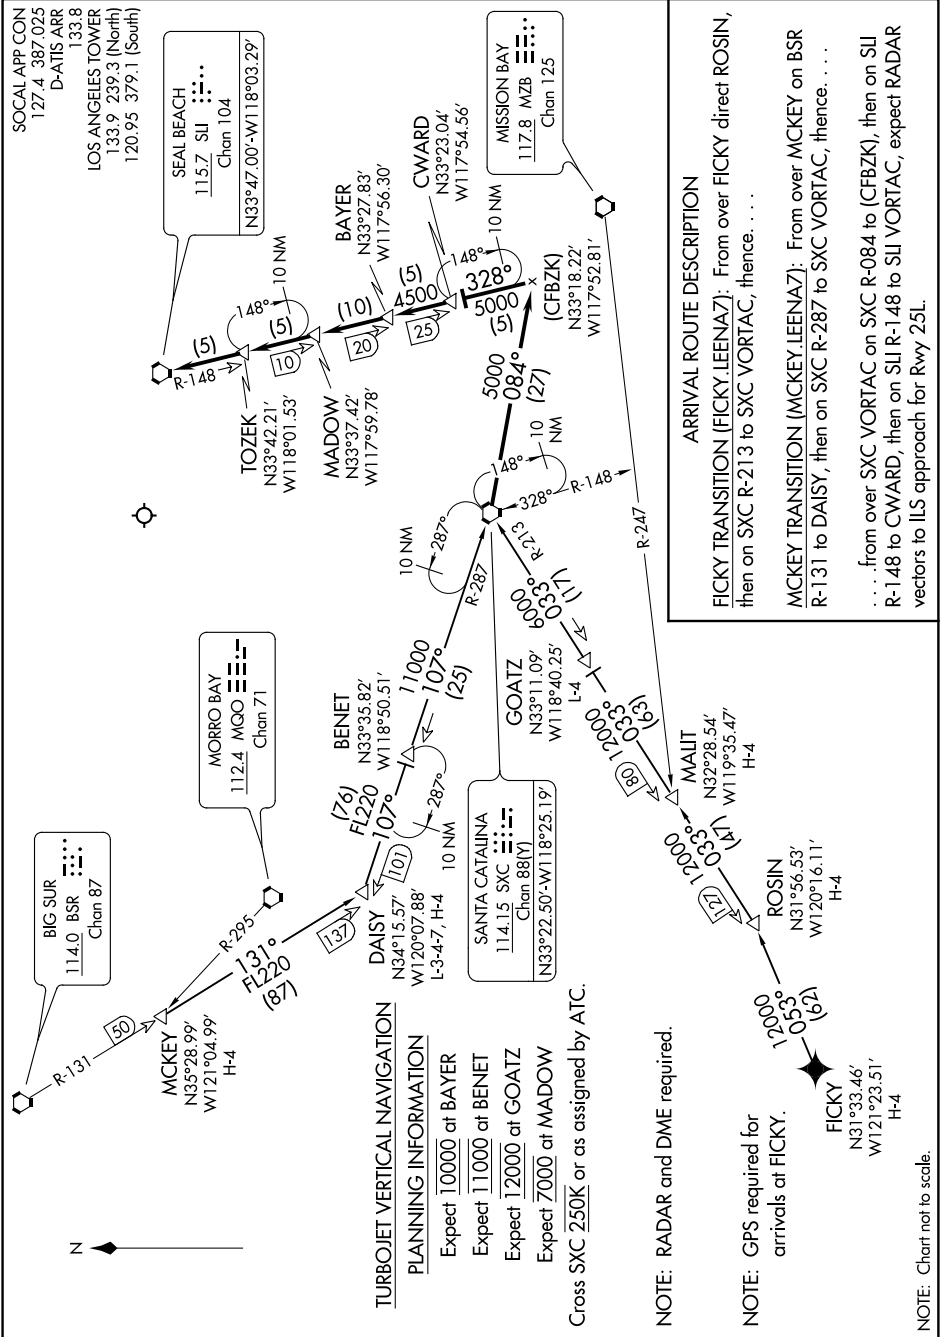

LEENA SEVEN ARRIVAL

AL-237 (FAA)

LOS ANGELES INTL (LAX)
LOS ANGELES, CALIFORNIA

610Z MON 10 OCT 2019 10:07:13-MS

SW-3, 10 OCT 2019 to 07 NOV 2019

LEENA SEVEN ARRIVAL

LOS ANGELES, CALIFORNIA
LOS ANGELES INTL (LAX)