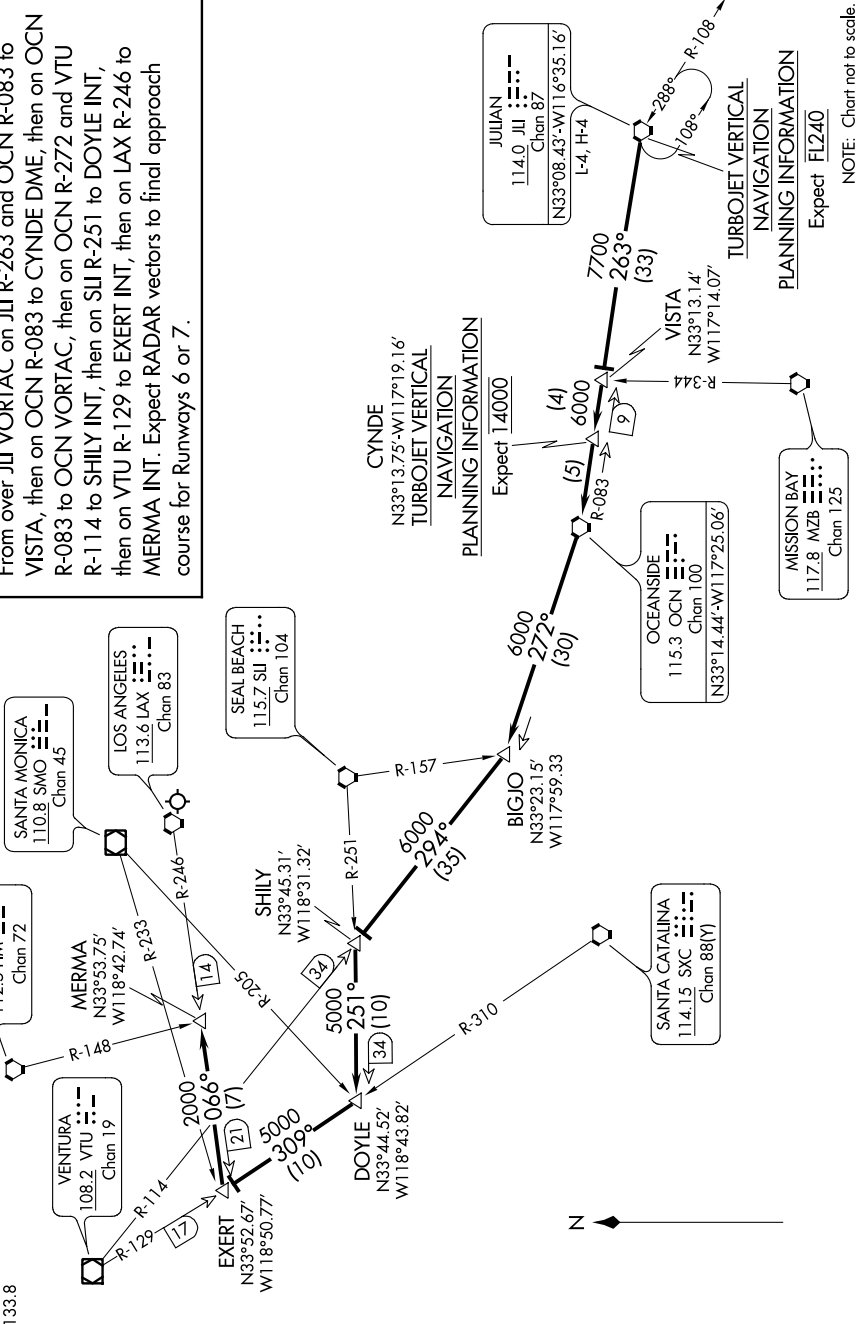

OCEAN THREE ARRIVAL

AL-237 (FAA)

LOS ANGELES INTL (LAX)
LOS ANGELES, CALIFORNIA

6102 \NON Z0 01 610 OCT 2019 10 07 07 'C:MS

ARRIVAL ROUTE DESCRIPTION

From over JLI VORTAC on JLI R-263 and OCN R-083 to VISTA, then on OCN R-083 to CYNDE DME, then on OCN R-083 to OCN VORTAC, then on OCN R-272 and VTU R-114 to SHILY INT, then on SLI R-251 to DOYLE INT, then on VTU R-129 to EXERT INT, then on LAX R-246 to MERMA INT. Expect RADAR vectors to final approach course for Runways 6 or 7.

SOCAL APP CON
128.1 281.4
D-ATIS ARR
133.8

NOTE: Chart not to scale.

OCEAN THREE ARRIVAL

LOS ANGELES, CALIFORNIA
LOS ANGELES INTL (LAX)

SW-3, 10 OCT 2019 to 07 NOV 2019