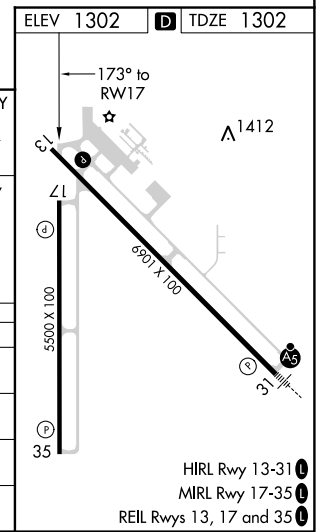

WAAS CH 56340 W17A	APP CRS 173°	Rwy ldg 5500 TDZE 1302 Apt Elev 1302
--	------------------------	---

RNAV (GPS) RWY 17

ABERDEEN RGNL (ABR)

⚠ For uncompensated Baro-VNAV systems, LNAV/VNAV NA below -22°C (-7°F) or above 54°C (130°F).
⚠ DME/DME RNP-0.3 NA.

MISSED APPROACH: Climb to 3000 direct GOLUY and hold.

ASOS 125.875	MINNEAPOLIS CENTER 120.6 371.9	UNICOM 122.7 (CTAF) ①
------------------------	--	---------------------------------

CATEGORY	A	B	C	D
LPV DA		1502-3/4	200 (200-3/4)	
LNAV/VNAV DA		1624-1 1/8	322 (400-1 1/8)	
LNAV MDA	1720-1	418 (500-1)	1720-1 1/8	418 (500-1 1/8)
C CIRCLING	1760-1 458 (500-1)	1860-1 558 (600-1)	1960-1 3/4 658 (700-1 3/4)	2160-2 3/4 858 (900-2 3/4)