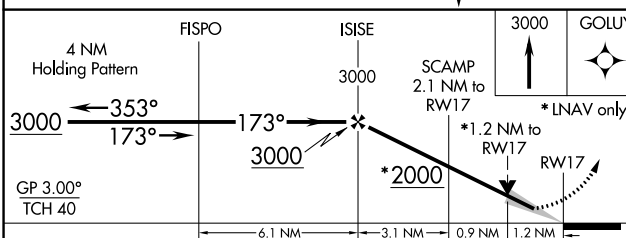

WAAS CH 56340 W17A	APP CRS 173°	Rwy ldg 5500 TDZE 1302 Apt Elev 1302
--	------------------------	---

RNAV (GPS) RWY 17

ABERDEEN RGNL (ABR)

⚠ For uncompensated Baro-VNAV systems, LNAV/VNAV NA below -22°C (-7°F) or above 54°C (130°F).
⚠ DME/DME RNP-0.3 NA.

MISSED APPROACH: Climb to 3000 direct GOLUY and hold.

ASOS 125.875	MINNEAPOLIS CENTER 120.6 371.9	UNICOM 122.7 (CTAF) ①
------------------------	--	---------------------------------

CATEGORY	A	B	C	D
LPV DA		1502-3/4	200 (200-3/4)	
LNAV/VNAV DA		1624-1 1/8	322 (400-1 1/8)	
LNAV MDA	1720-1	418 (500-1)	1720-1 1/8	418 (500-1 1/8)
C CIRCLING	1760-1 458 (500-1)	1860-1 558 (600-1)	1960-1 3/4 658 (700-1 3/4)	2160-2 3/4 858 (900-2 3/4)