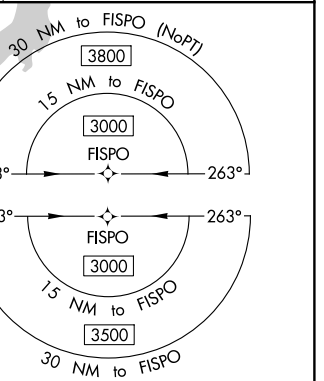

WAAS CH 56340 W17A	APP CRS 173°	Rwy ldg 5500 TDZE 1302 Apt Elev 1302
--	------------------------	---

RNAV (GPS) RWY 17

ABERDEEN RGNL (ABR)

⚠ For uncompensated Baro-VNAV systems, LNAV/VNAV NA below -22°C (-7°F) or above 54°C (130°F).
⚠ DME/DME RNP-0.3 NA.

MISSED APPROACH: Climb to 3000 direct GOLUY and hold.

ASOS 125.875	MINNEAPOLIS CENTER 120.6 371.9	UNICOM 122.7 (CTAF) ①
------------------------	--	---------------------------------

CATEGORY	A	B	C	D
LPV DA		1502-3/4	200 (200-3/4)	
LNAV/VNAV DA		1624-1 1/8	322 (400-1 1/8)	
LNAV MDA	1720-1	418 (500-1)	1720-1 1/8	418 (500-1 1/8)
C CIRCLING	1760-1 458 (500-1)	1860-1 558 (600-1)	1960-1 3/4 658 (700-1 3/4)	2160-2 3/4 858 (900-2 3/4)