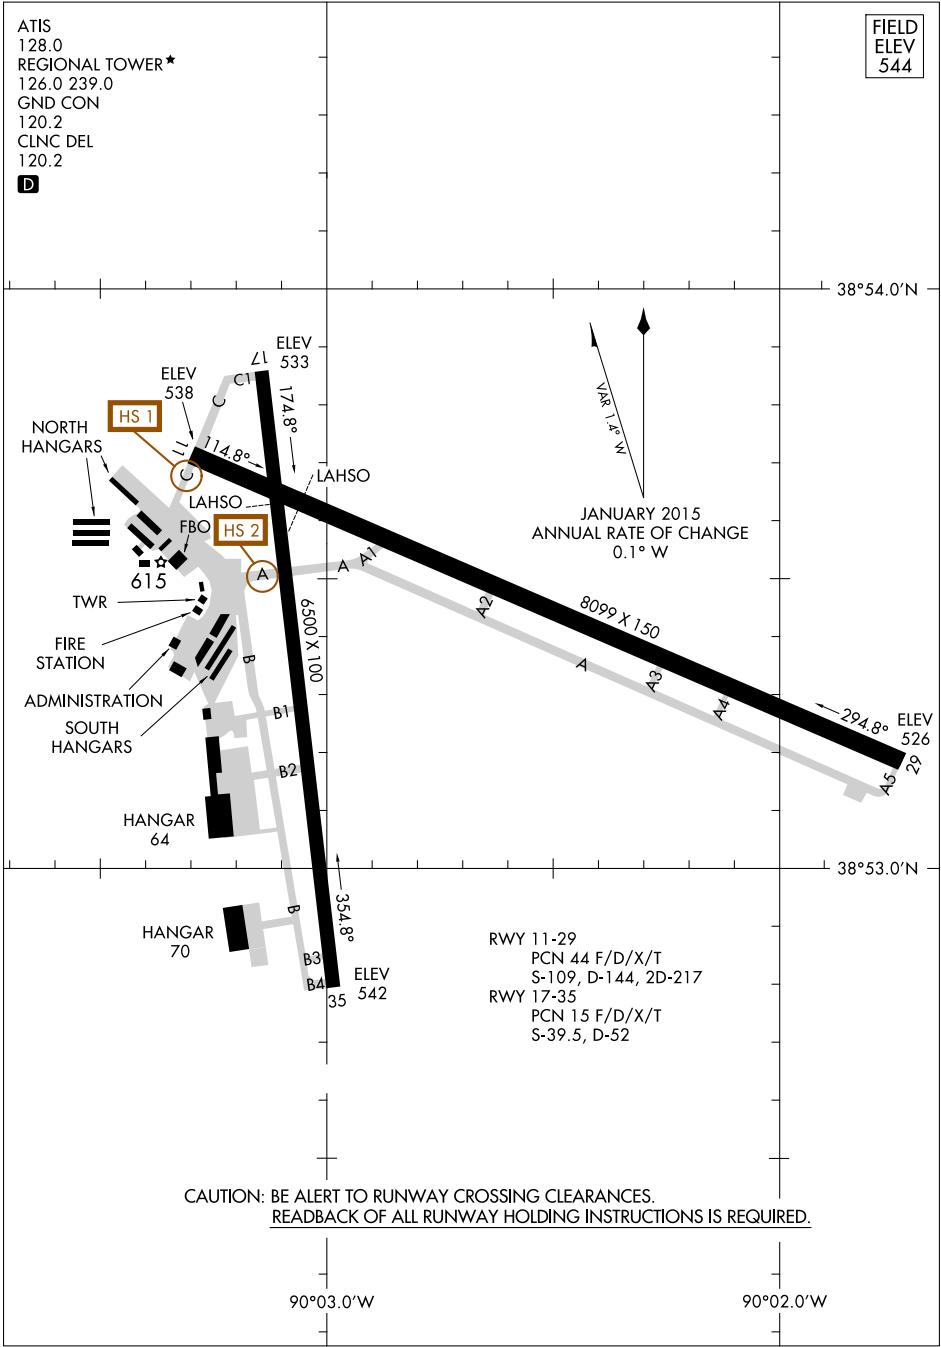

# AIRPORT DIAGRAM

AL-5178 (FAA)

ST. LOUIS RGNL (ALN)  
ALTON/ST. LOUIS, ILLINOIS

ATIS  
 128.0  
 REGIONAL TOWER★  
 126.0 239.0  
 GND CON  
 120.2  
 CLNC DEL  
 120.2

FIELD  
 ELEV  
 544

**D**

EC-3, 10 OCT 2019 to 07 NOV 2019

EC-3, 10 OCT 2019 to 07 NOV 2019

# AIRPORT DIAGRAM

19059

ALTON/ST. LOUIS, ILLINOIS  
ST. LOUIS RGNL (ALN)