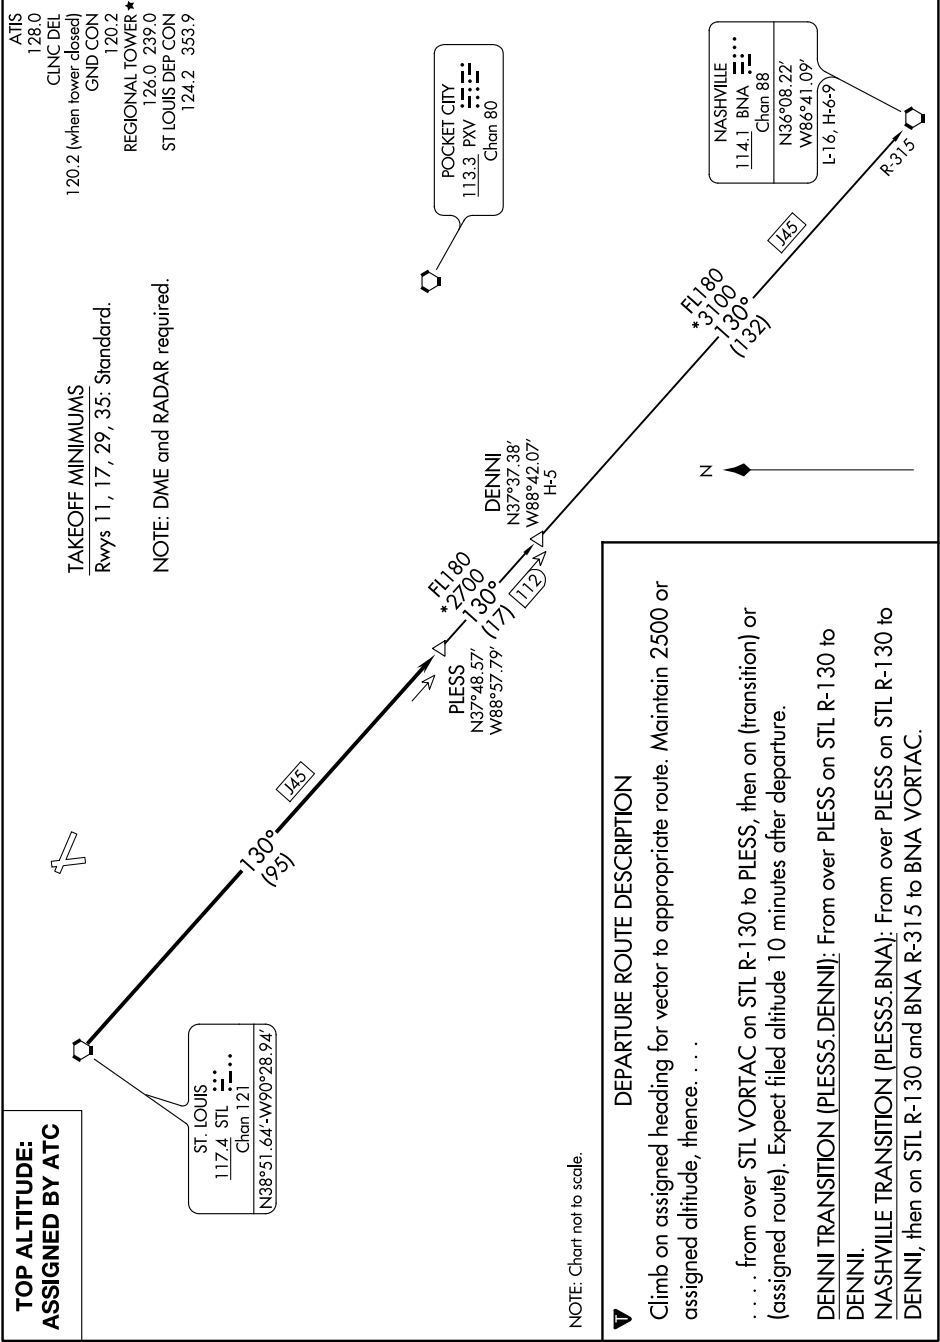

PLESS FIVE DEPARTURE

AL-5178 (FAA)

ST LOUIS RGNL (ALN)
ALTON/ST. LOUIS, ILLINOIS

EC-3, 10 OCT 2019 to 07 NOV 2019

PLESS FIVE DEPARTURE

EC-3, 10 OCT 2019 to 07 NOV 2019