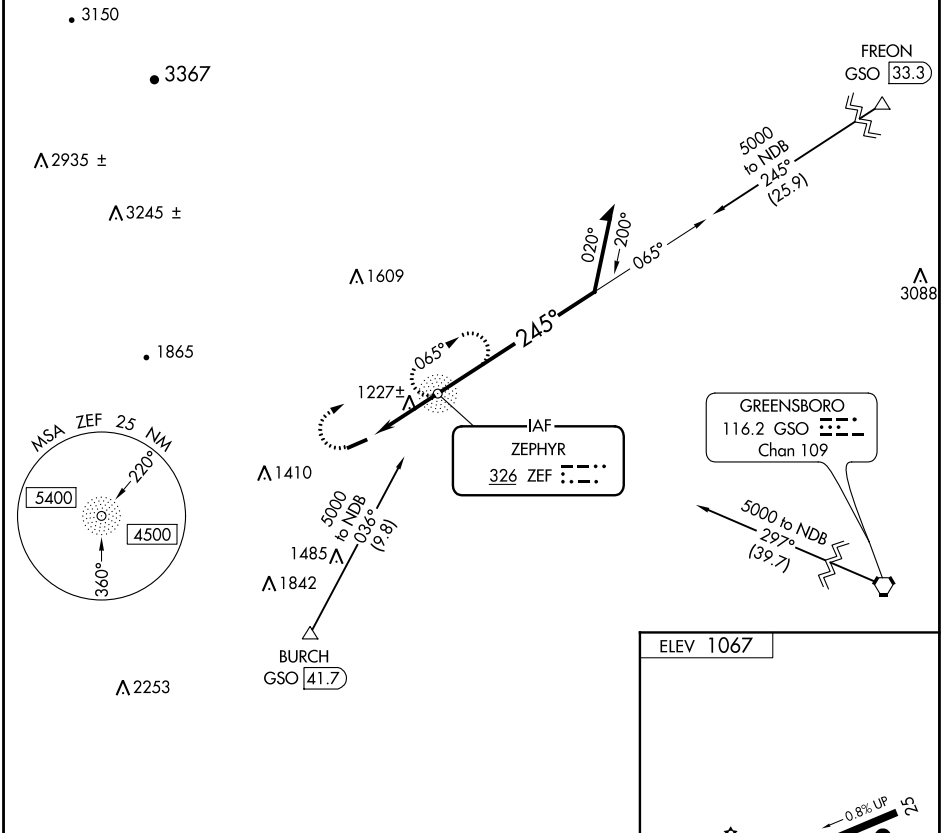

NDB ZEF 326	APP CRS 245°	Rwy Idg TDZE Apt Elev	N/A N/A 1067
-----------------------	------------------------	-----------------------------	---

NDB-A
ELKIN MUNI (ZEF)

Obtain local altimeter setting on CTAF; when not received, use Mount Airy altimeter setting and increase MDA 80 feet and Cats C/D visibility 1/4 mile. Procedure NA at night. Helicopter visibility reduction below 1 SM NA.

MISSED APPROACH: Climbing right turn to 4000 direct ZEF NDB and hold, continue climb-in-hold to 4000.

ATLANTA CENTER
125.15 263.0

UNICOM
123.05 (CTAF)

CATEGORY	A	B	C	D	FAF to MAP 3.1 NM					
	1600-1	533 (600-1)	1680-1¾ 613 (700-1¾)	1840-2½ 773 (800-2½)	Knots	60	90	120	150	180
C CIRCLING					Min:Sec	3:06	2:04	1:33	1:14	1:02

SE-2, 10 OCT 2019 to 07 NOV 2019

SE-2, 10 OCT 2019 to 07 NOV 2019