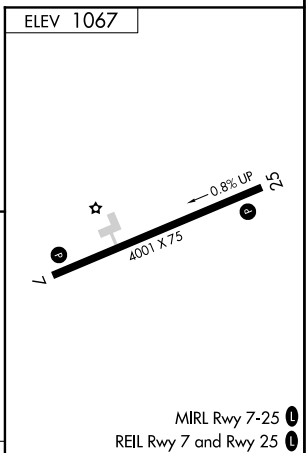

MISSED APPROACH: Climbing right turn to 4000 direct ZEF NDB and hold, continue climb-in-hold to 4000.

ATLANTA CENTER
125.15 263.0

UNICOM
123.05 (CTAF)

CATEGORY	A	B	C	D	FAF to MAP 3.1 NM					
	1600-1	533 (600-1)	1680-1¾ 613 (700-1¾)	1840-2½ 773 (800-2½)	Knots	60	90	120	150	180
C CIRCLING					Min:Sec	3:06	2:04	1:33	1:14	1:02