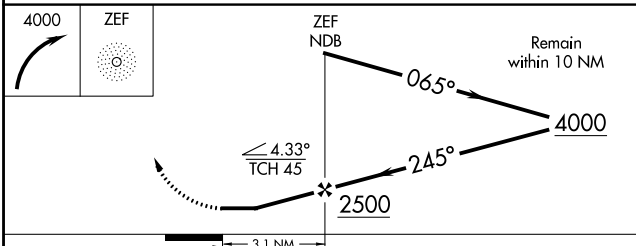

NDB ZEF 326	APP CRS 245°	Rwy Idg TDZE Apt Elev	N/A N/A 1067
-----------------------	------------------------	-----------------------------	---

NDB-A
ELKIN MUNI (ZEF)

Obtain local altimeter setting on CTAF; when not received, use Mount Airy altimeter setting and increase MDA 80 feet and Cats C/D visibility 1/4 mile. Procedure NA at night. Helicopter visibility reduction below 1 SM NA.

MISSED APPROACH: Climbing right turn to 4000 direct ZEF NDB and hold, continue climb-in-hold to 4000.

ATLANTA CENTER
125.15 263.0

UNICOM
123.05 (CTAF)

CATEGORY	A	B	C	D	FAF to MAP 3.1 NM					
	1600-1	533 (600-1)	1680-1¾ 613 (700-1¾)	1840-2½ 773 (800-2½)	Knots	60	90	120	150	180
C CIRCLING					Min:Sec	3:06	2:04	1:33	1:14	1:02